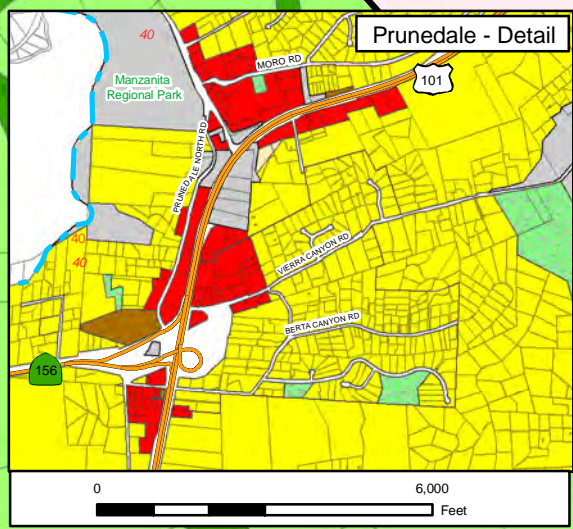

MONTEREY COUNTY

Land Use Plan North County

Residential

- Residential - Rural Density 5 Acres+/Unit
- Residential - Low Density 5 - 1 Acres/Unit
- Residential - Medium Density 1 - 5 Units/Acre
- Residential - High Density 5 - 20 Units/Acre
- Mixed Use

Commercial

- Commercial

Industrial

- Industrial
- Mineral Extraction

Agricultural

- Farmlands 40 Ac Min
- Rural Grazing 10 - 160 Ac Min
- Permanent Grazing 40 Ac Min

Resource Conservation

- Resource Conservation 10 - 160 Ac Min
- Rivers and Water Bodies
- Open Space
- Public/Quasi-Public
- Special Treatment Area
- Study Area
- Community Area Boundary
- Urban Reserve

Other Symbols:

- Highway
- Major Road
- Railroad
- Water
- County Boundary
- Coastal Zone
- Planning Area
- Parcel

Note: Development limited to lots of record throughout the North County Planning Area per policy NC-1.5.

Map Prepared by: Monterey County Resource Management Agency, January 8, 2010.
Sources: Roads and Railroads = Monterey County IT/GIS, Parcels = Monterey County Assessor, City Limits and Urban Reserve = Monterey County LAFCO.