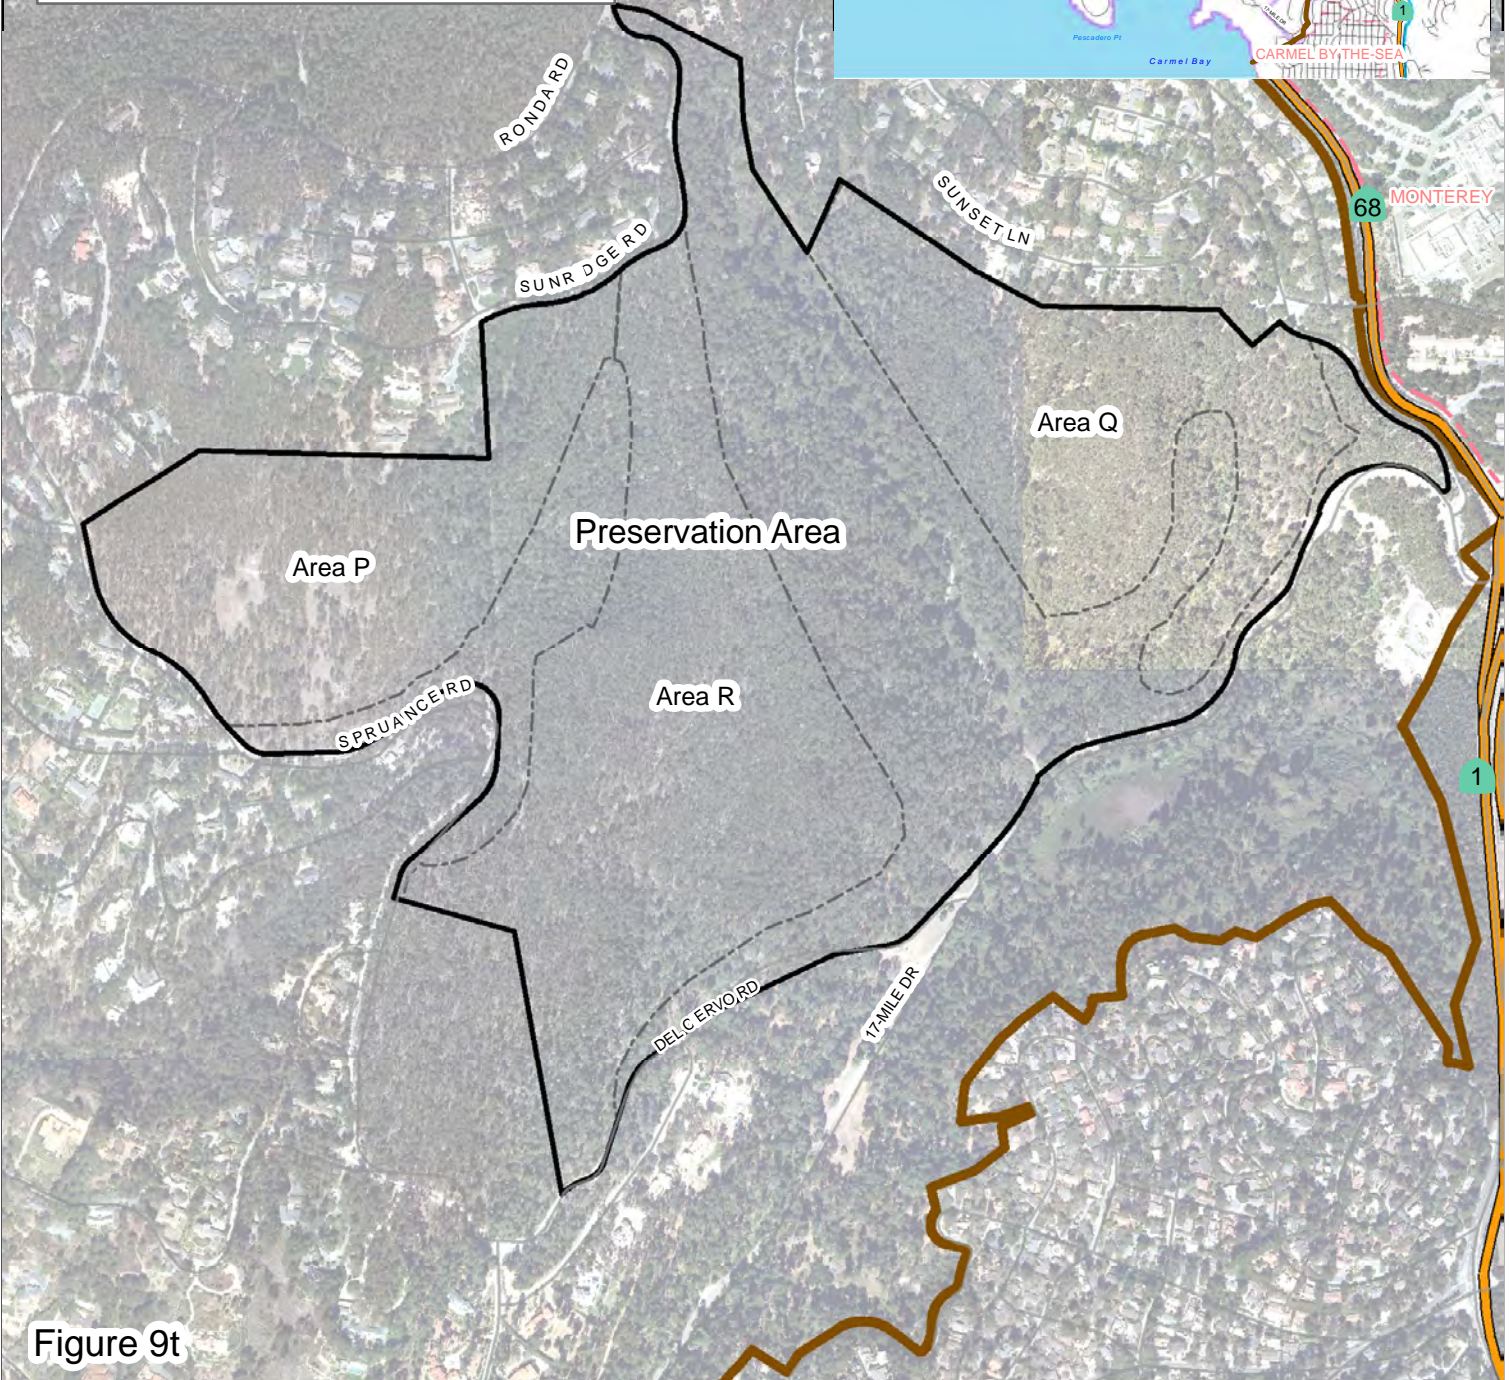

DEL MONTE FOREST

Pebble Beach Company Concept Plan

Areas P, Q & R

- Highway
- Del Monte Forest Boundary
- Coastal Zone Boundary
- PLANNING AREA
- Parcel

See LUP text for map sources.

Figure 9t