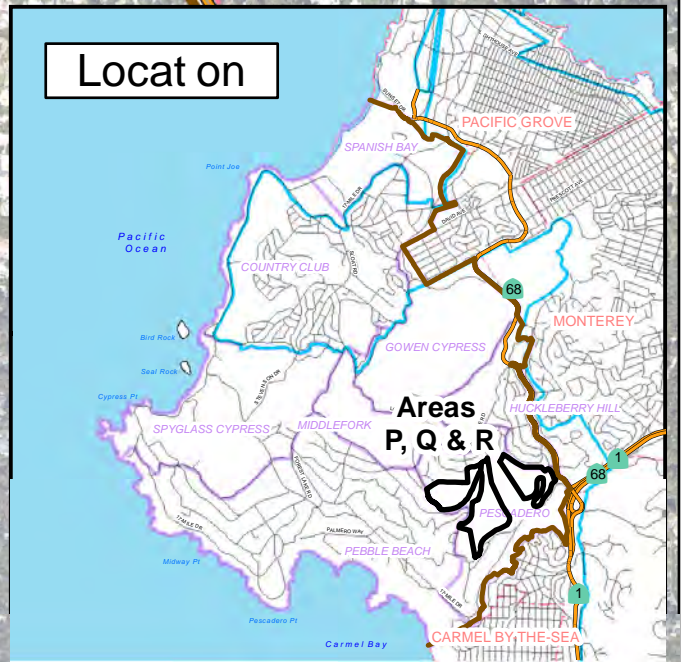

DEL MONTE FOREST

Pebble Beach Company Concept Plan

Areas P, Q & R

- Highway
- Del Monte Forest Boundary
- Coastal Zone Boundary
- PLANNING AREA
- Parcel

See LUP text for map sources.

Figure 9t