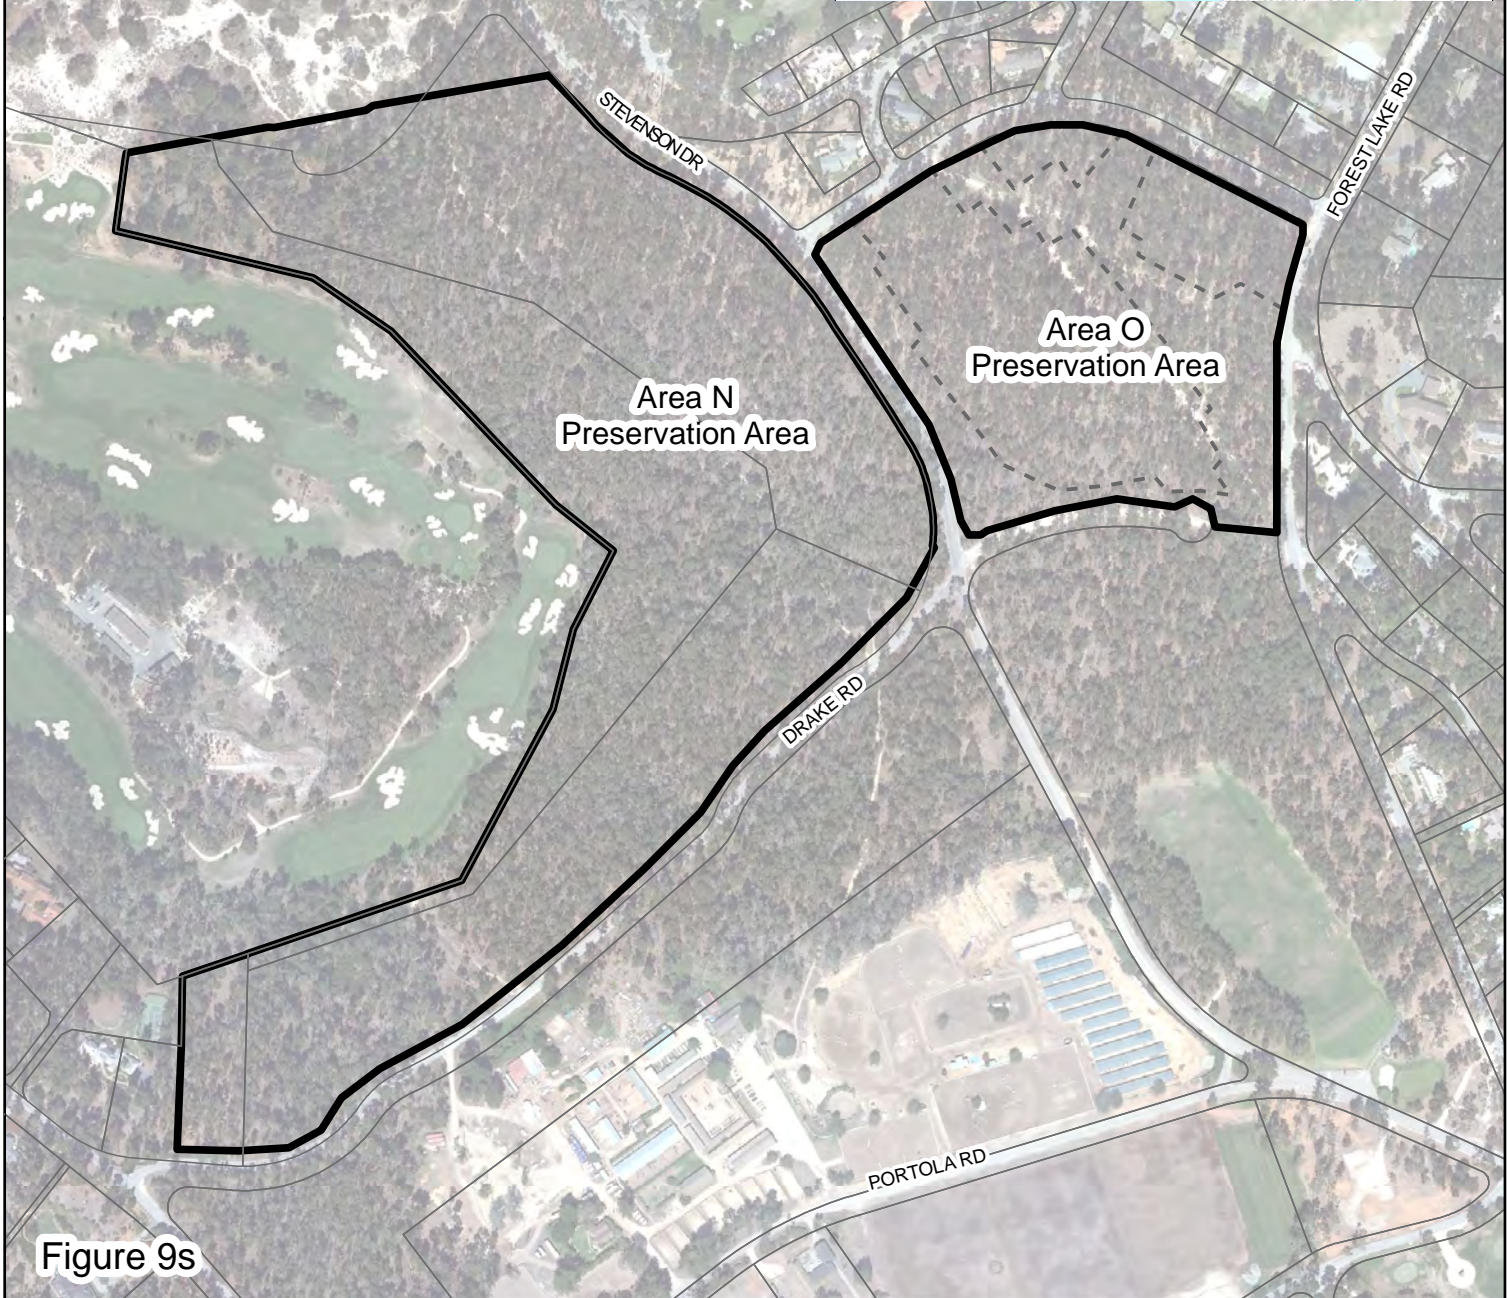

DEL MONTE FOREST
Pebble Beach Company
Concept Plan
Areas N & O

- Highway
- Del Monte Forest Boundary
- Coastal Zone Boundary
- PLANNING AREA
- Parcel

See LUP text for map sources.

Figure 9s