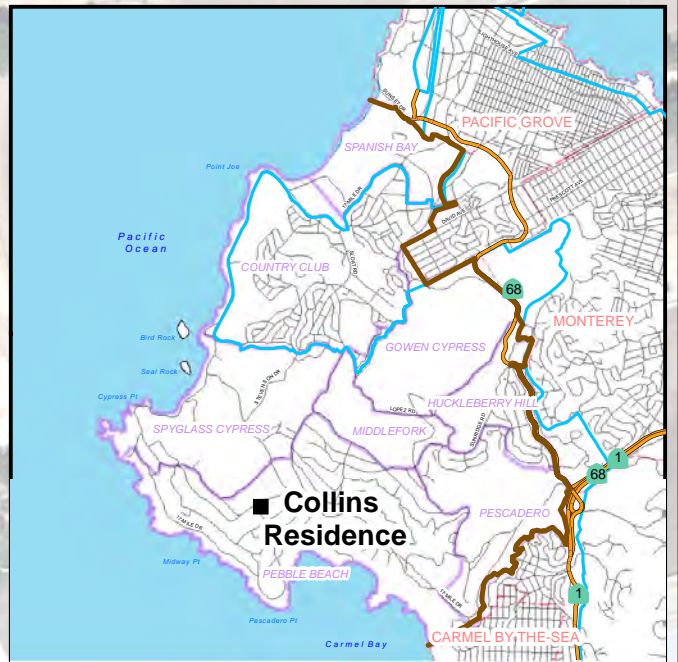

DEL MONTE FOREST
Pebble Beach Company
Concept Plan
Collins Residence

- Highway
- Del Monte Forest Boundary
- Coastal Zone Boundary
- PLANNING AREA

See LUP text for map sources.
 0 200
 Feet

Figure 9p