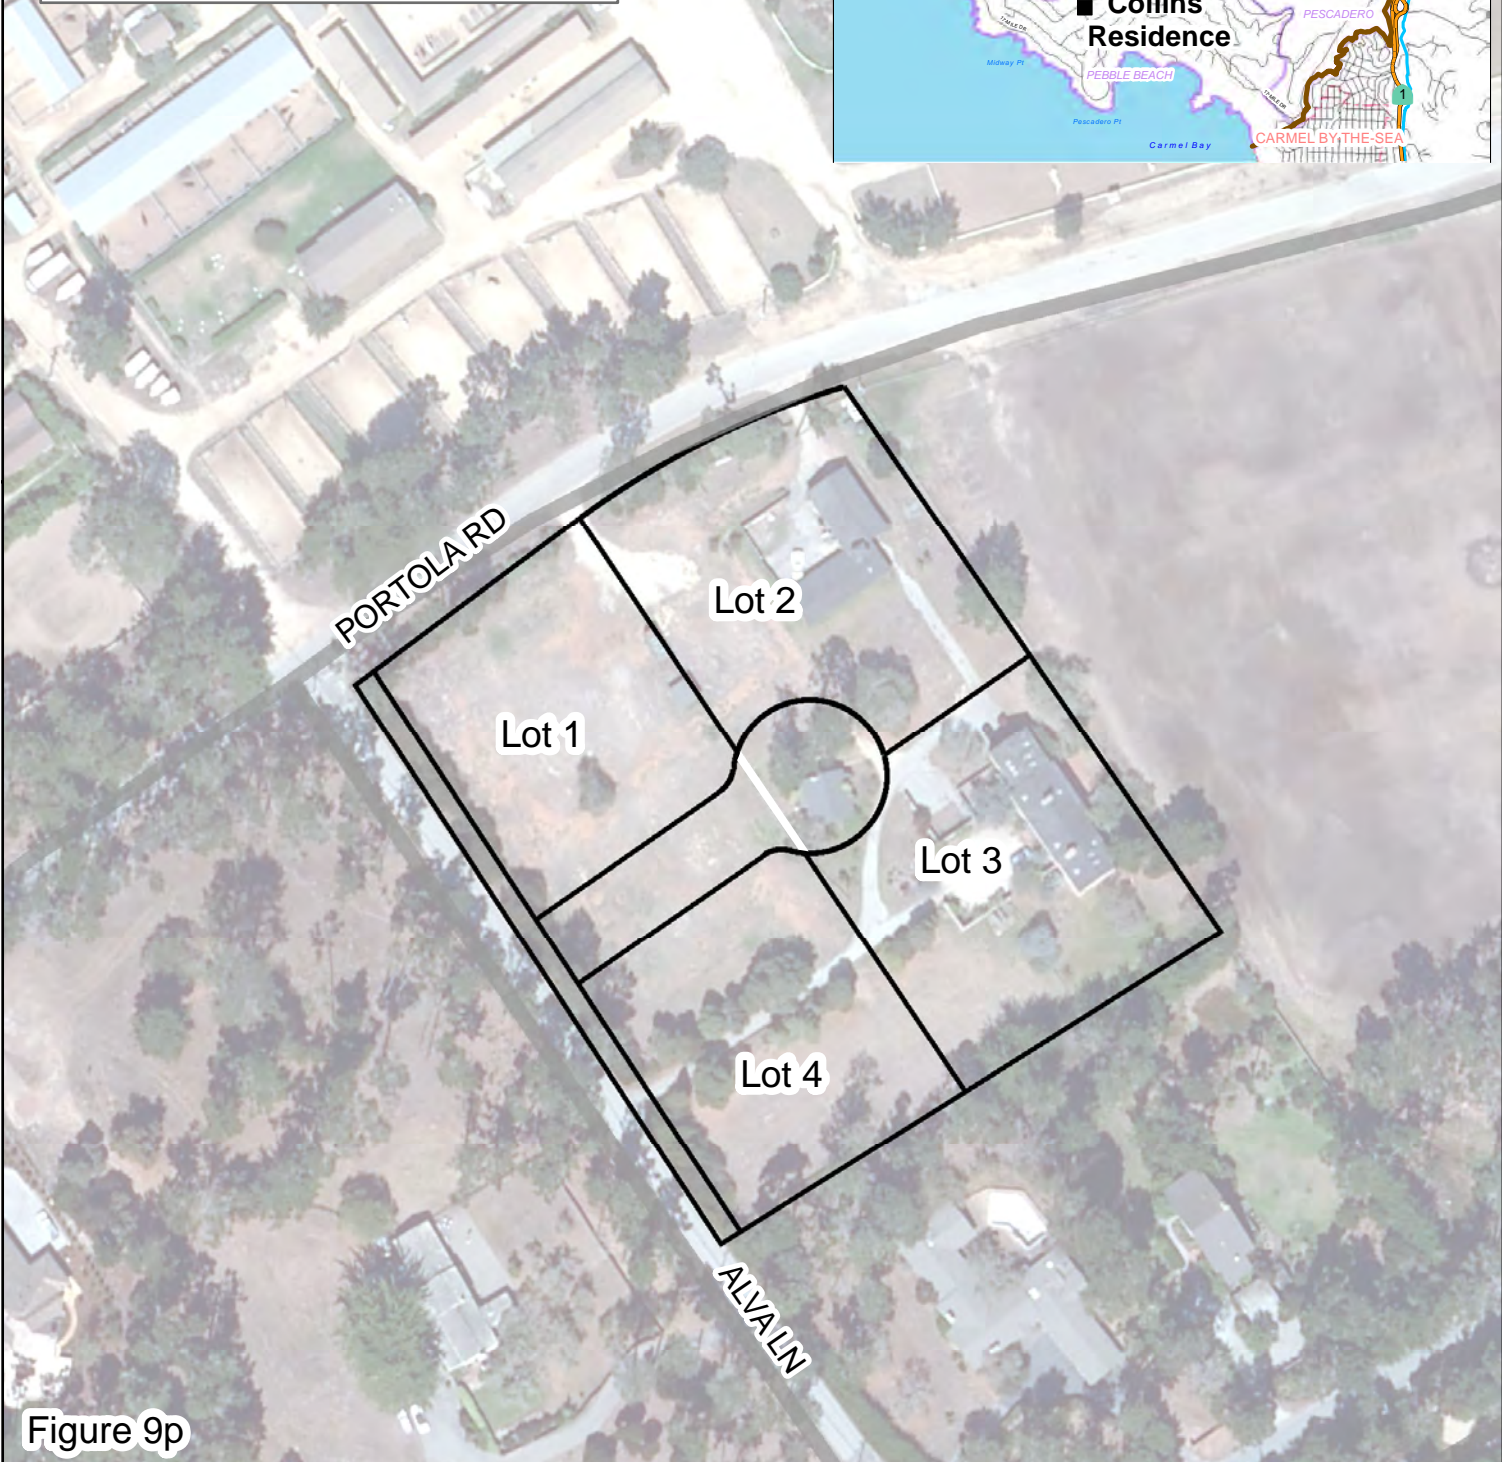

DEL MONTE FOREST
Pebble Beach Company
Concept Plan
Collins Residence

- Highway
- Del Monte Forest Boundary
- Coastal Zone Boundary
- PLANNING AREA

See LUP text for map sources.
 0 200
 Feet

Figure 9p