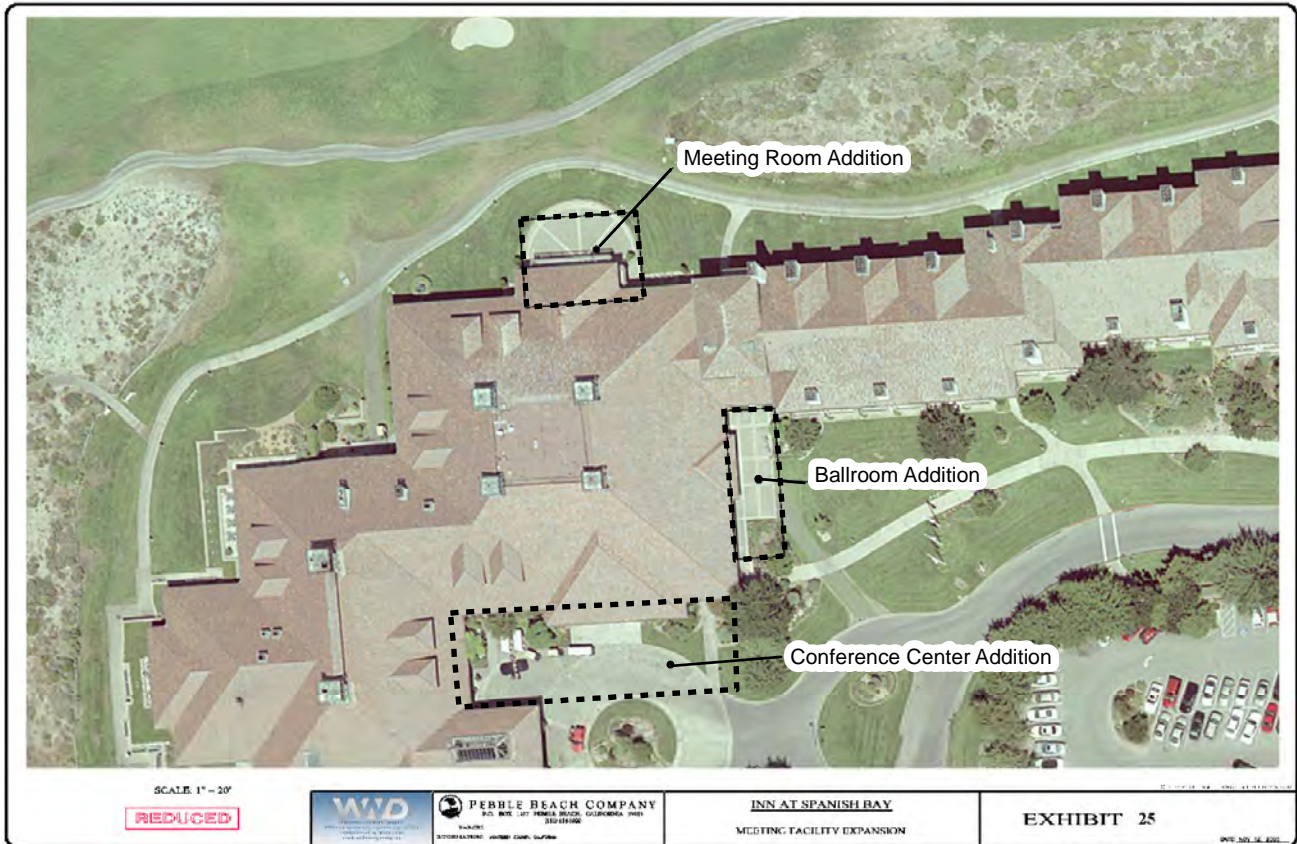

DEL MONTE FOREST
Pebble Beach Company
Concept Plan
The Inn at Spanish Bay
Conference Center

- Highway
- Del Monte Forest Boundary
- Coastal Zone Boundary
- PLANNING AREA

See LUP text for map sources.

Figure 9o