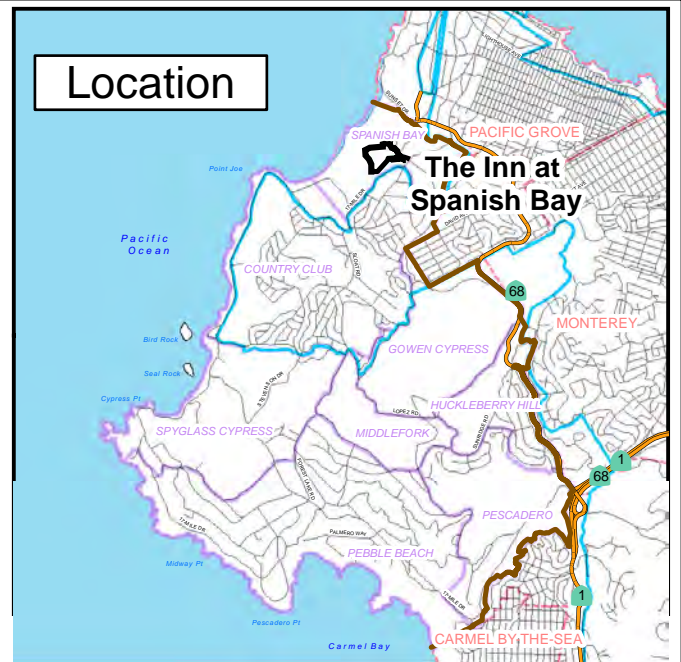

DEL MONTE FOREST
Pebble Beach Company
Concept Plan
The Inn at Spanish Bay
Conference Center

- Highway
- Del Monte Forest Boundary
- Coastal Zone Boundary
- PLANNING AREA

See LUP text for map sources.

Figure 9o