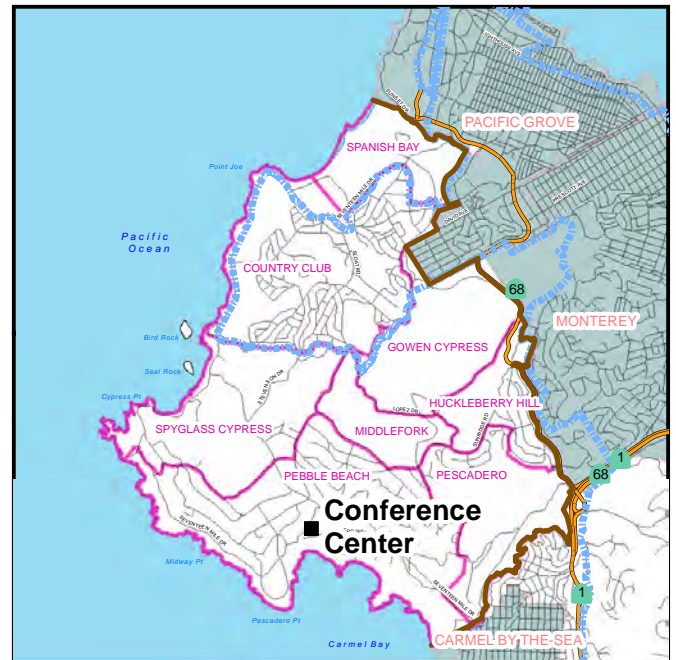

DEL MONTE FOREST
Pebble Beach Company
Concept Plan
The Lodge at Pebble Beach
Conference Center

-  Highway
-  Del Monte Forest Boundary
-  Coastal Zone Boundary

See LUP text for map sources.

Figure 9n