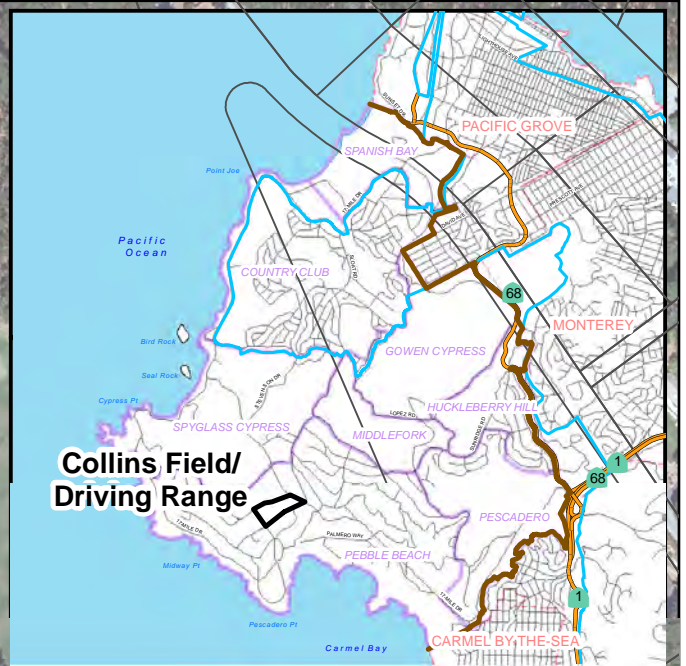

DEL MONTE FOREST
Pebble Beach Company
Concept Plan
Collins Field / Driving Range

- Highway
- Del Monte Forest Boundary
- Coastal Zone Boundary
- PLANNING AREA
- Parcel

See LUP text for map sources.

0 200

Feet

Figure 9j