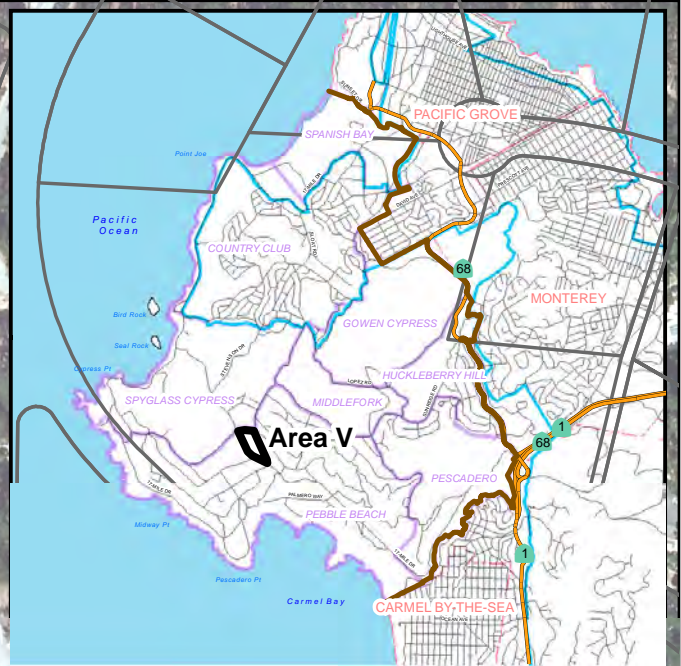

DEL MONTE FOREST
Pebble Beach Company
Concept Plan
Area V

-  Highway
-  Del Monte Forest Boundary
-  Coastal Zone Boundary
-  PLANNING AREA
-  Parcel

See LUP text for map sources.

Figure 9i