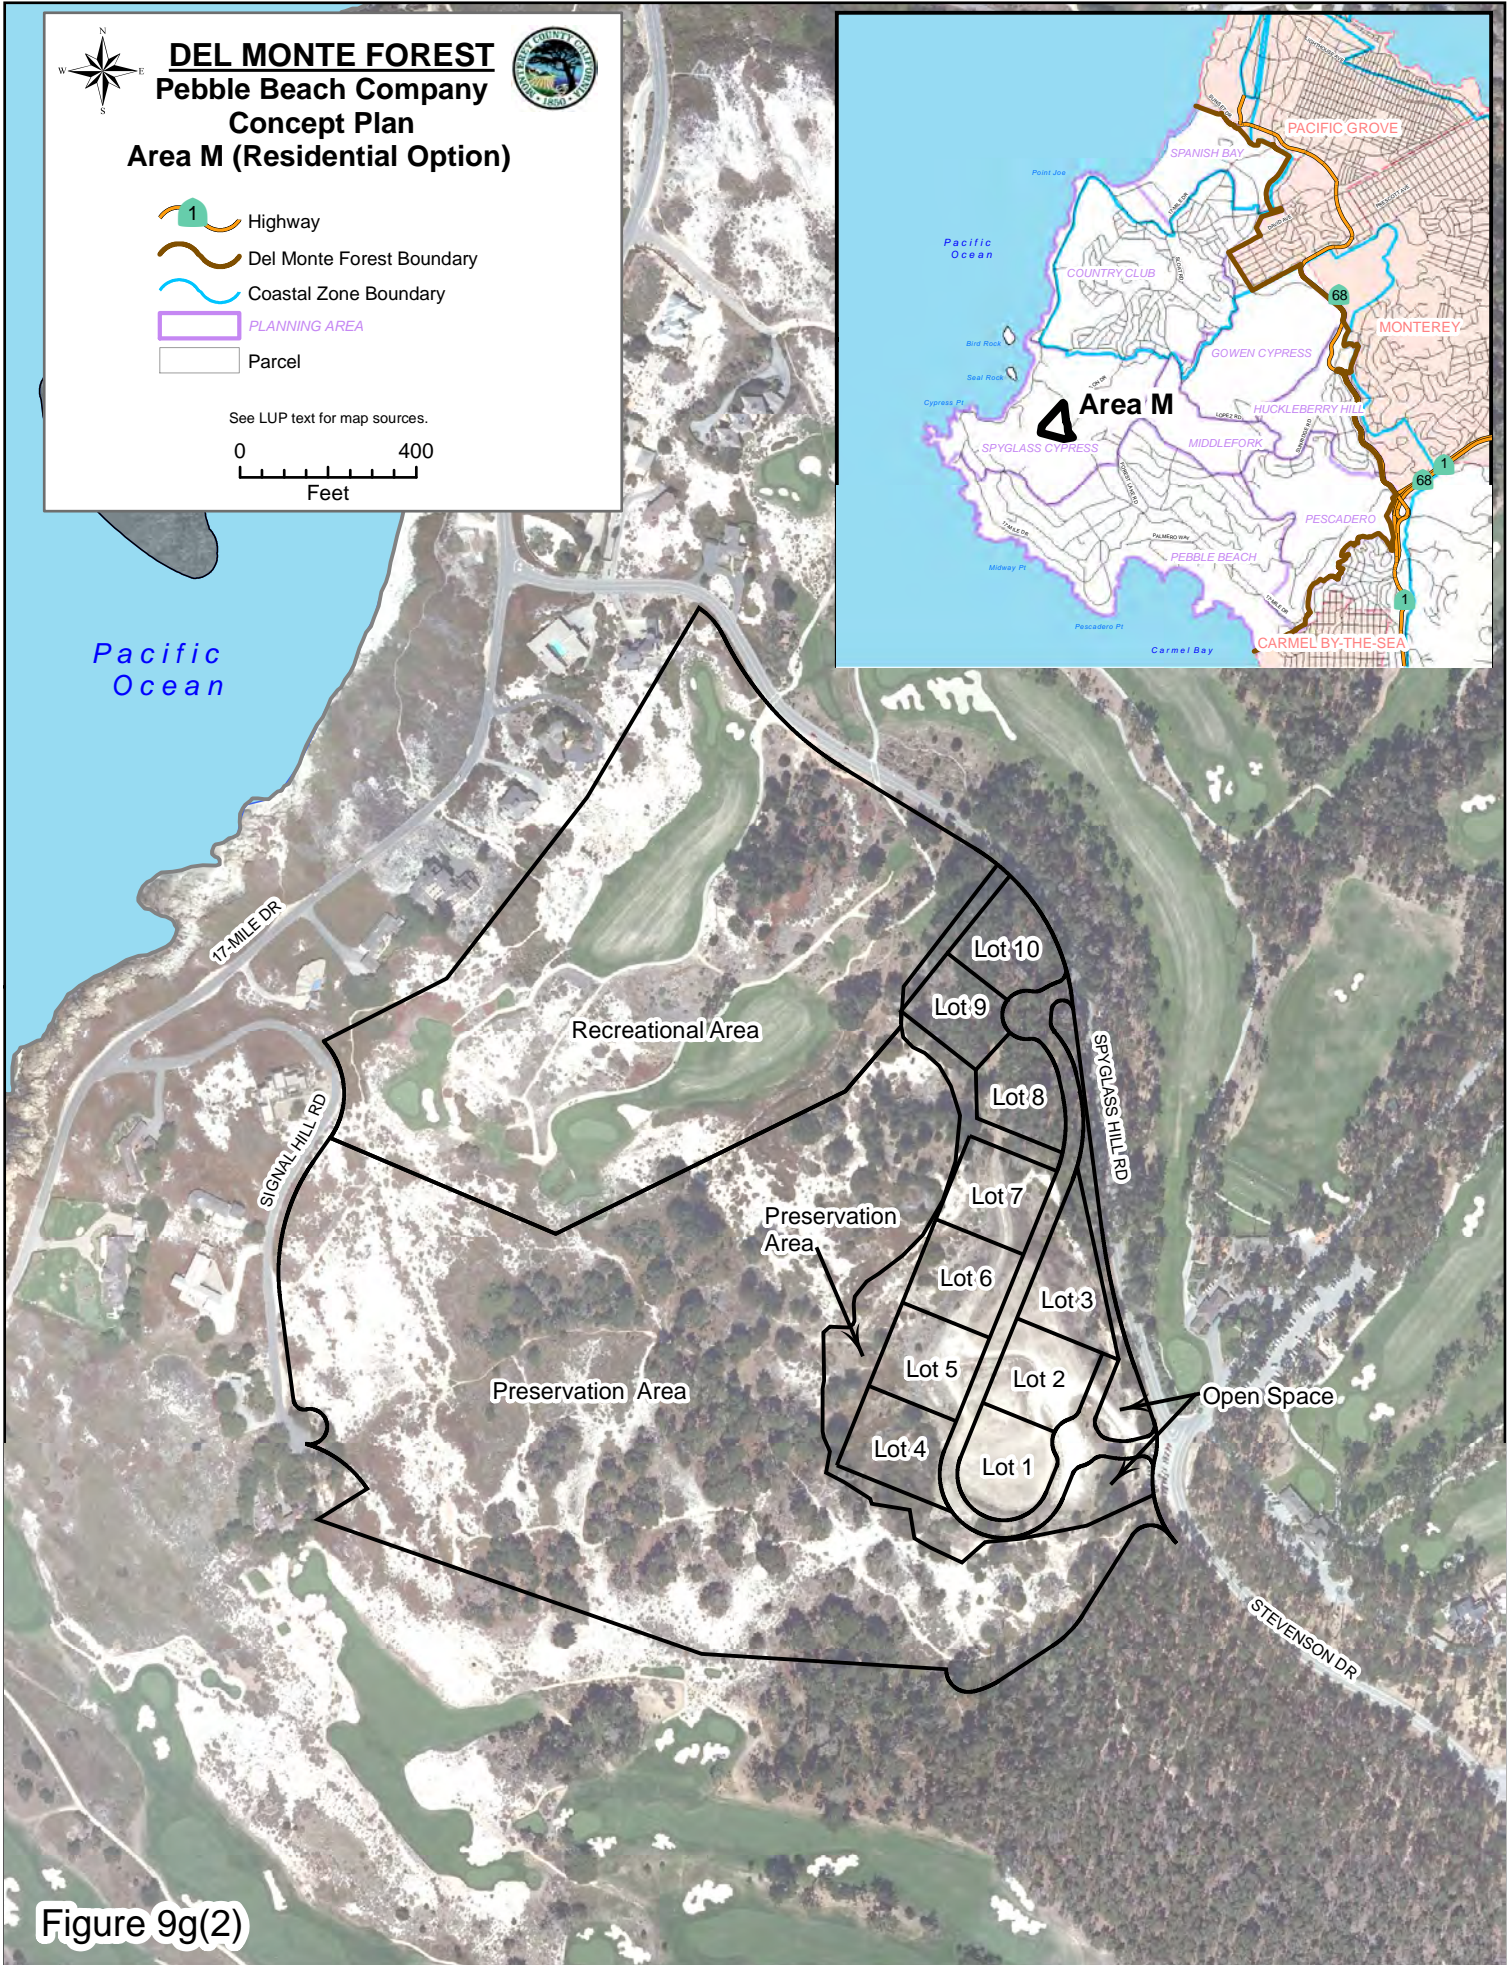

**DEL MONTE FOREST**  
**Pebble Beach Company**  
**Concept Plan**  
**Area M (Residential Option)**

- Highway
- Del Monte Forest Boundary
- Coastal Zone Boundary
- PLANNING AREA
- Parcel

See LUP text for map sources.

Figure 9g(2)