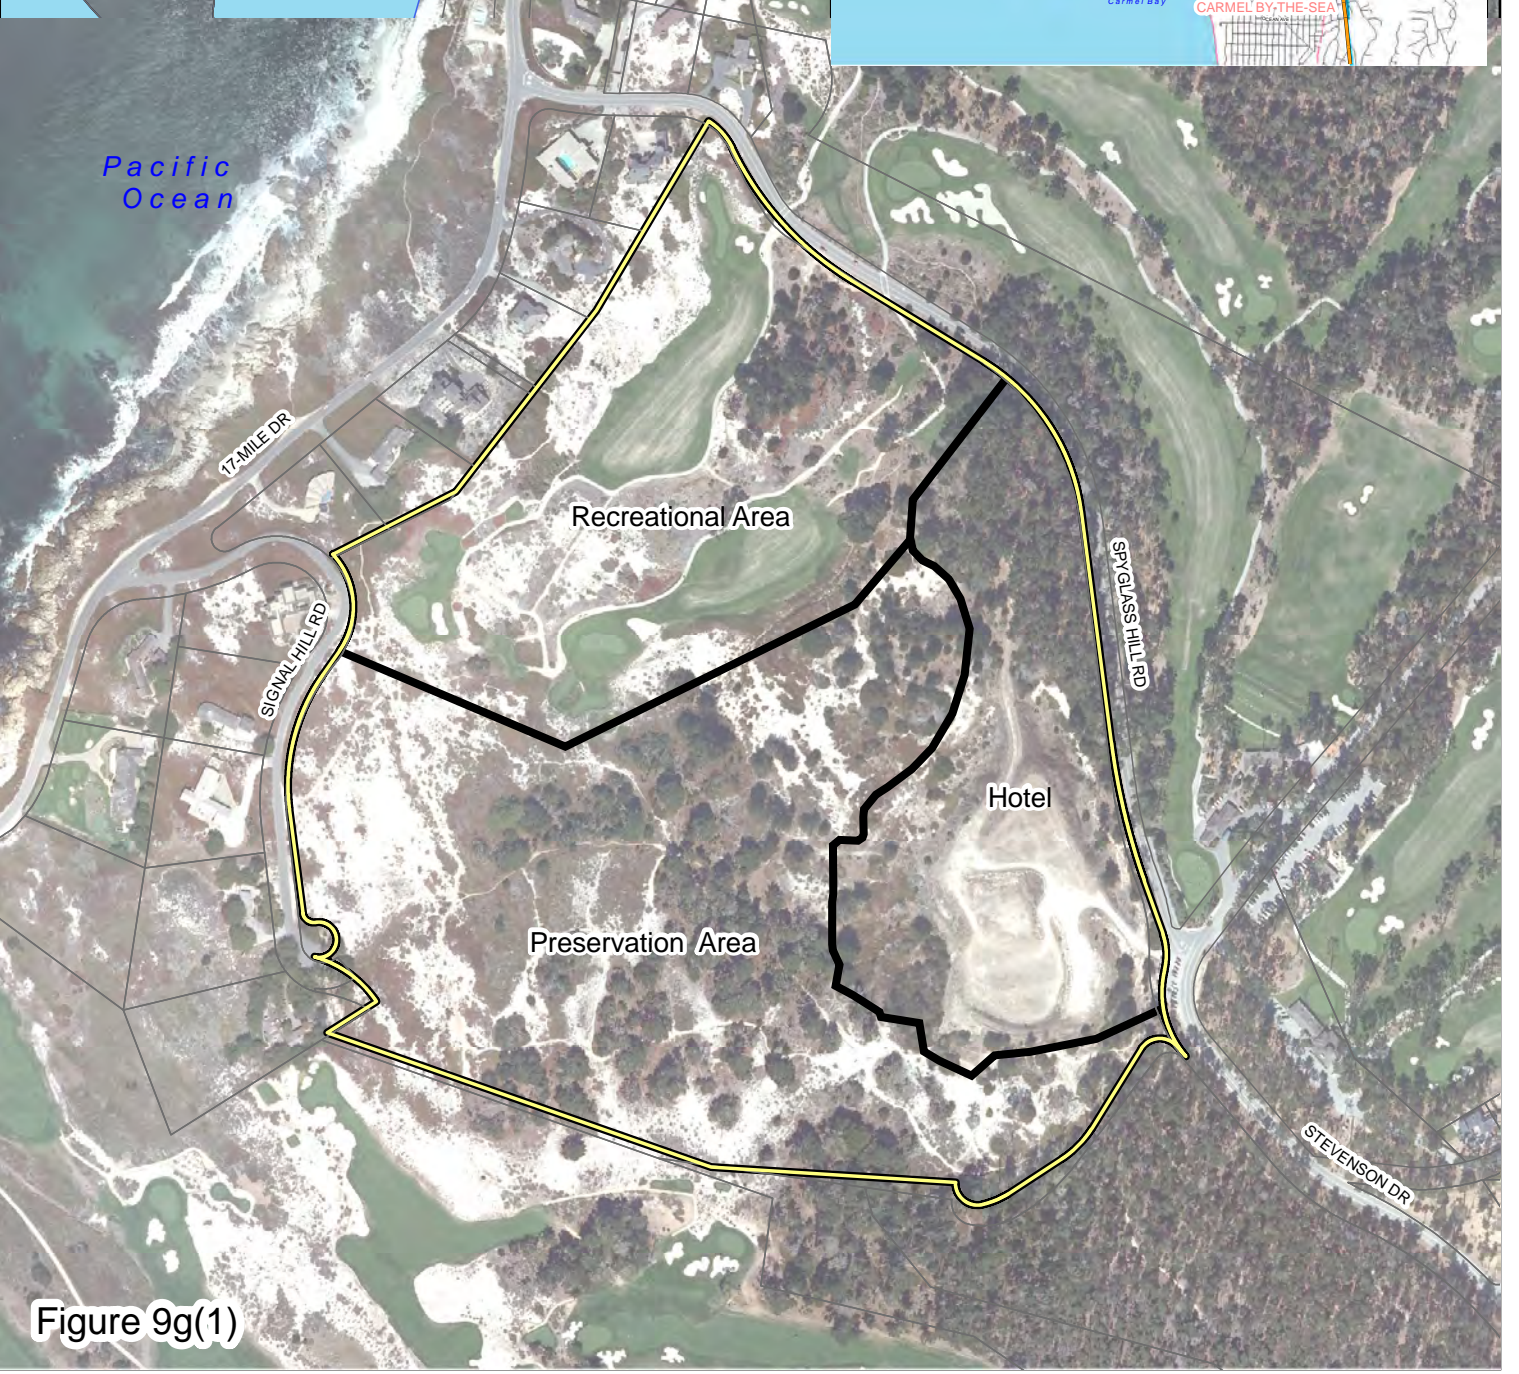

DEL MONTE FOREST
Pebble Beach Company
Concept Plan
Area M (Hotel Option)

-  Highway
-  Del Monte Forest Boundary
-  Coastal Zone Boundary
-  **PLANNING AREA**
-  Parcel

See LUP text for map sources.

Figure 9g(1)