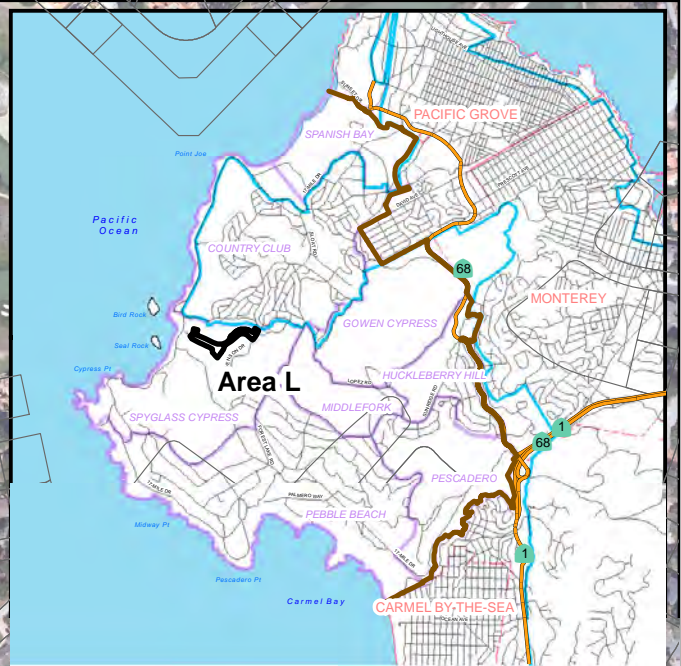

**DEL MONTE FOREST**  
**Pebble Beach Company**  
**Concept Plan**

**Area L**

- Highway
- Del Monte Forest Boundary
- Coastal Zone Boundary
- PLANNING AREA**
- Parcel

See LUP text for map sources.

Figure 9f