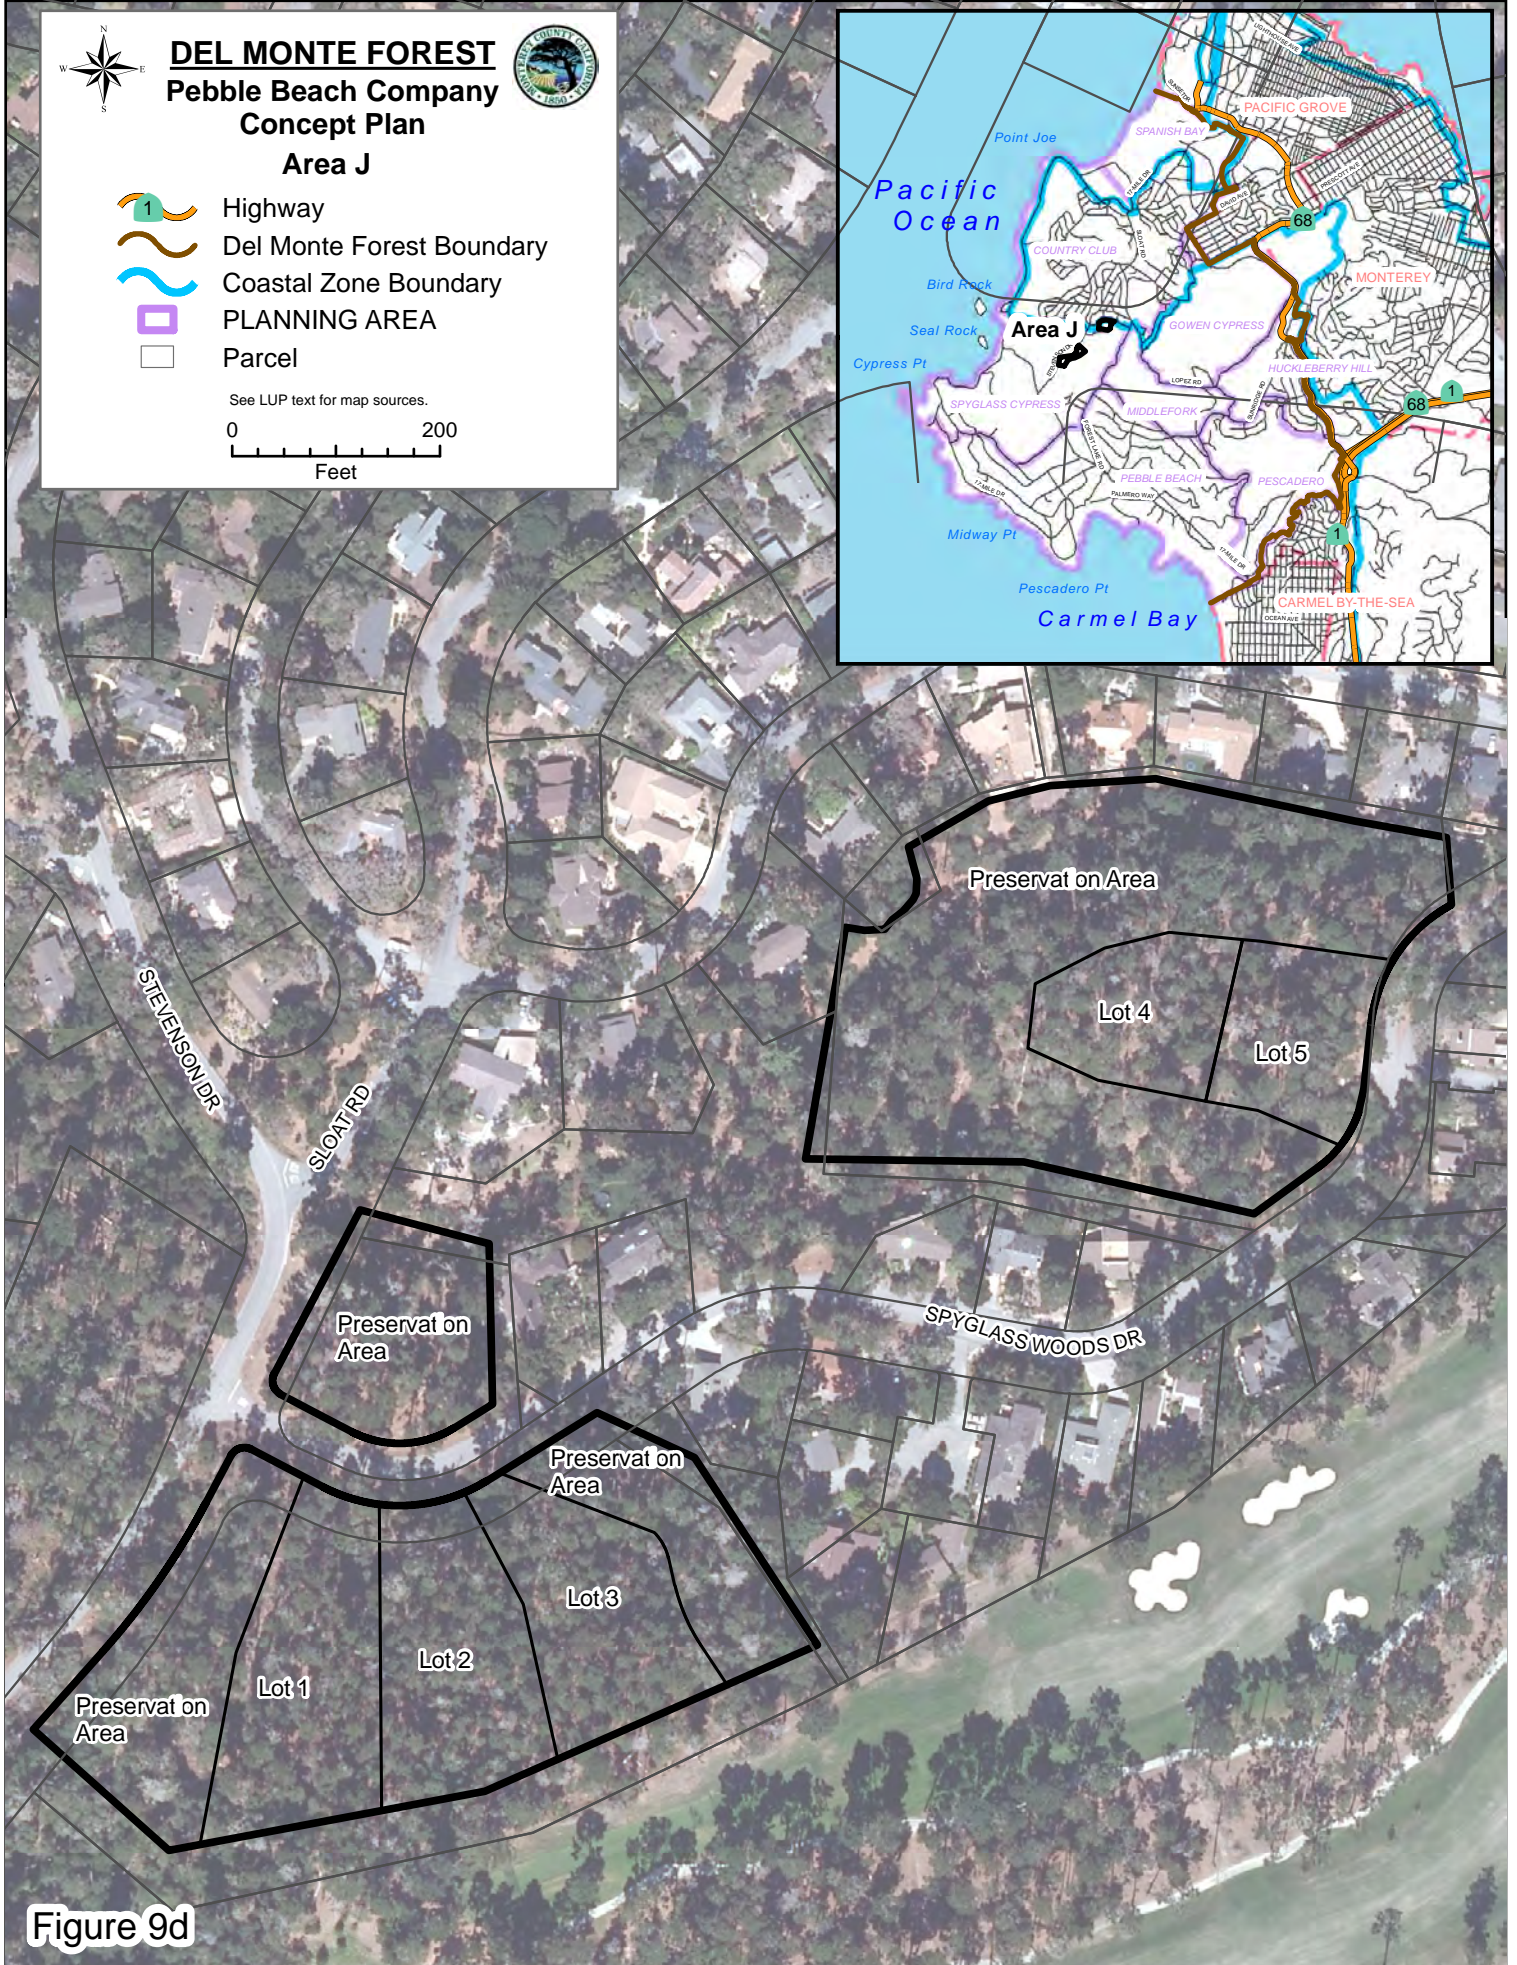

DEL MONTE FOREST
Pebble Beach Company
Concept Plan

Area J

-  Highway
-  Del Monte Forest Boundary
-  Coastal Zone Boundary
-  PLANNING AREA
-  Parcel

See LUP text for map sources.

Figure 9d