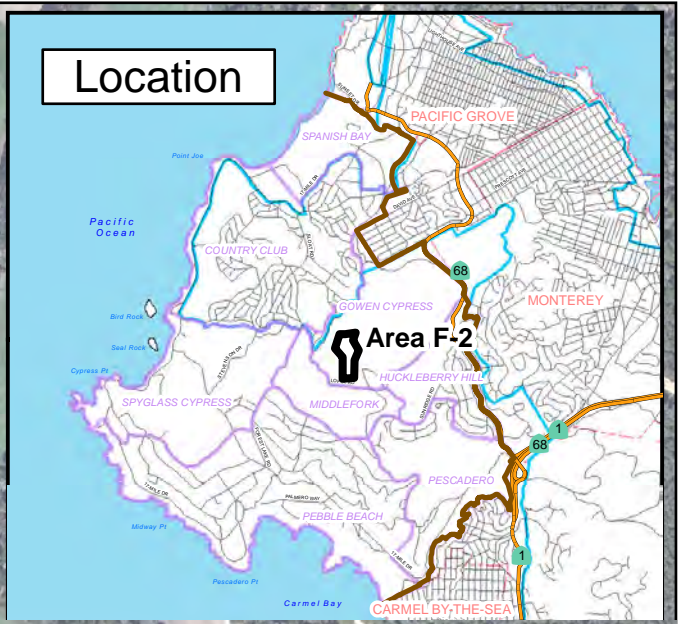

DEL MONTE FOREST
Pebble Beach Company
Concept Plan
Area F-2

- Highway
- Del Monte Forest Boundary
- Coastal Zone Boundary
- PLANNING AREA
- Parcel

See LUP text for map sources.
 0 400
 Feet

Figure 9b