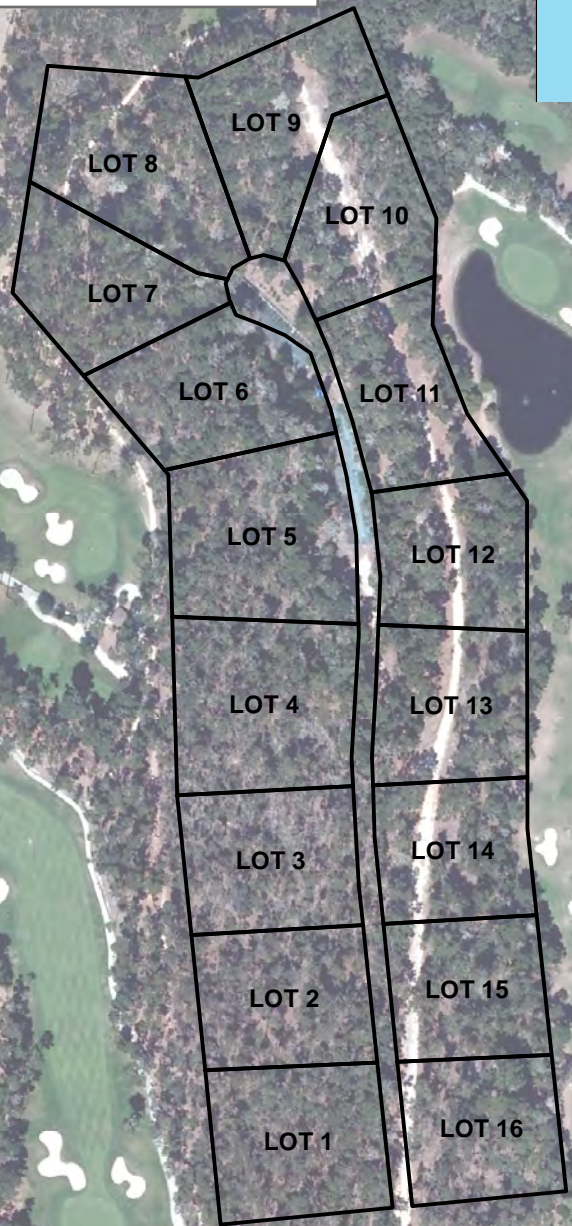

DEL MONTE FOREST
Pebble Beach Company
Concept Plan
Area F-2

- Highway
- Del Monte Forest Boundary
- Coastal Zone Boundary
- PLANNING AREA
- Parcel

See LUP text for map sources.
 0 400
 Feet

Figure 9b