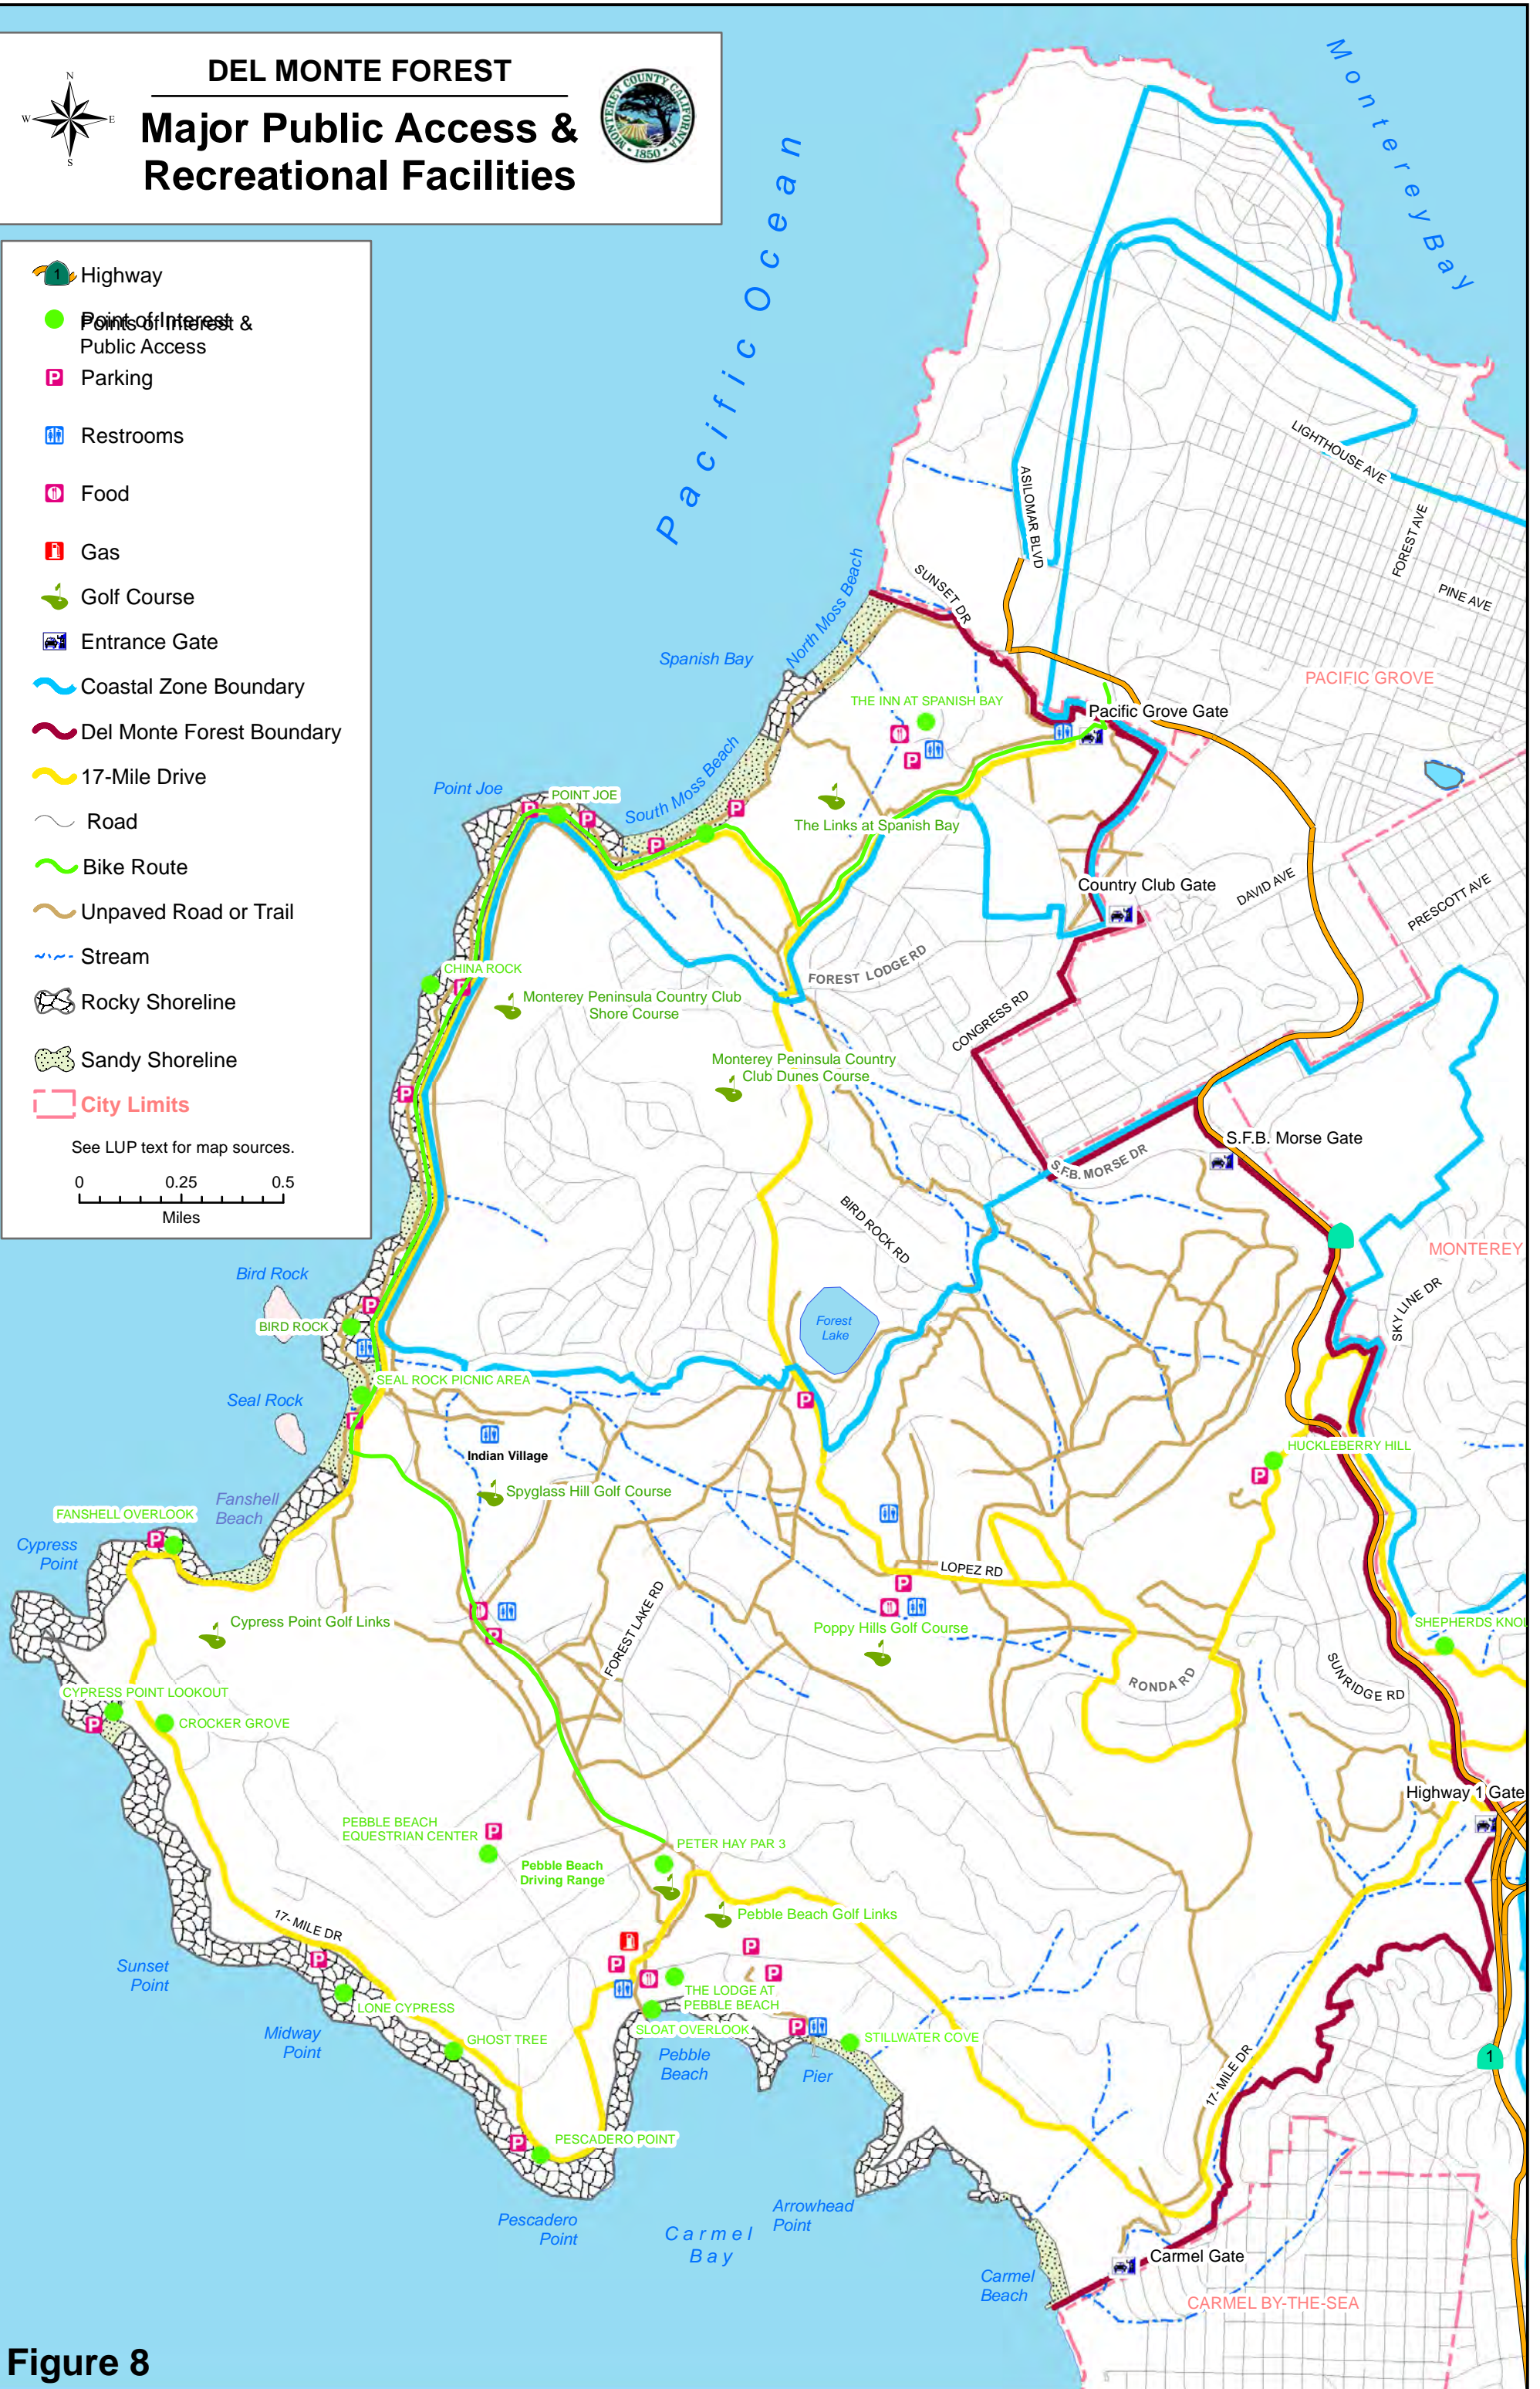

DEL MONTE FOREST

Major Public Access & Recreational Facilities

- Highway
- Points of Interest & Public Access
- Parking
- Restrooms
- Food
- Gas
- Golf Course
- Entrance Gate
- Coastal Zone Boundary
- Del Monte Forest Boundary
- 17-Mile Drive
- Road
- Bike Route
- Unpaved Road or Trail
- Stream
- Rocky Shoreline
- Sandy Shoreline
- City Limits

See LUP text for map sources.

Figure 8