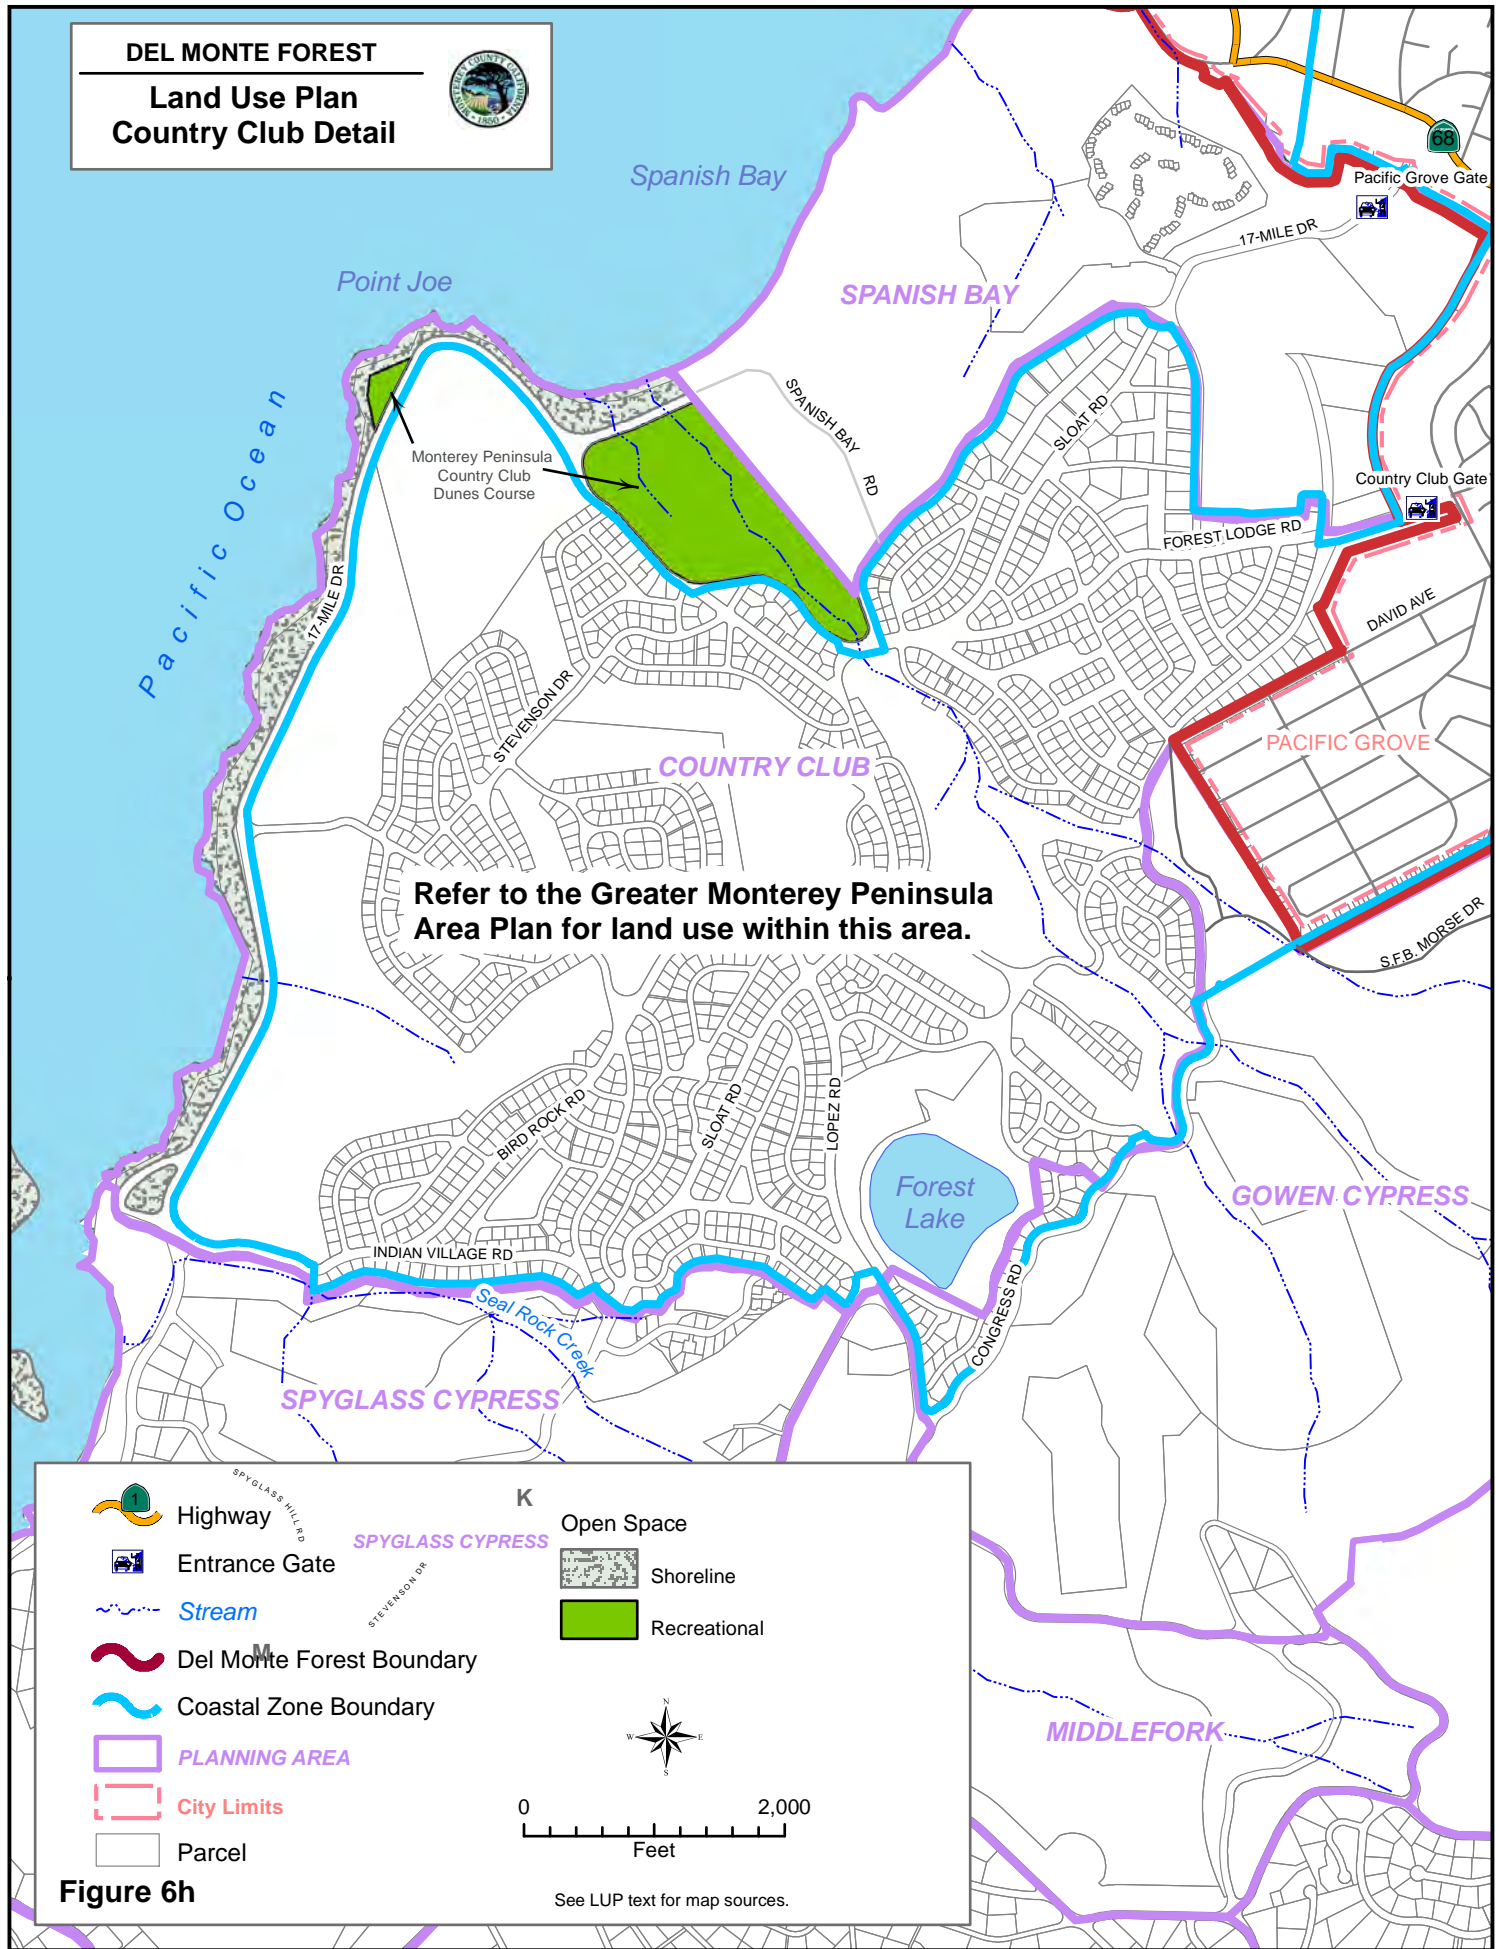

DEL MONTE FOREST
Land Use Plan
Country Club Detail

Refer to the Greater Monterey Peninsula Area Plan for land use within this area.

	Highway		Open Space
	Entrance Gate		Shoreline
	Stream		Recreational
	Del Monte Forest Boundary		
	Coastal Zone Boundary		
	PLANNING AREA		
	City Limits		
	Parcel		

0 2,000
 Feet

Figure 6h See LUP text for map sources.