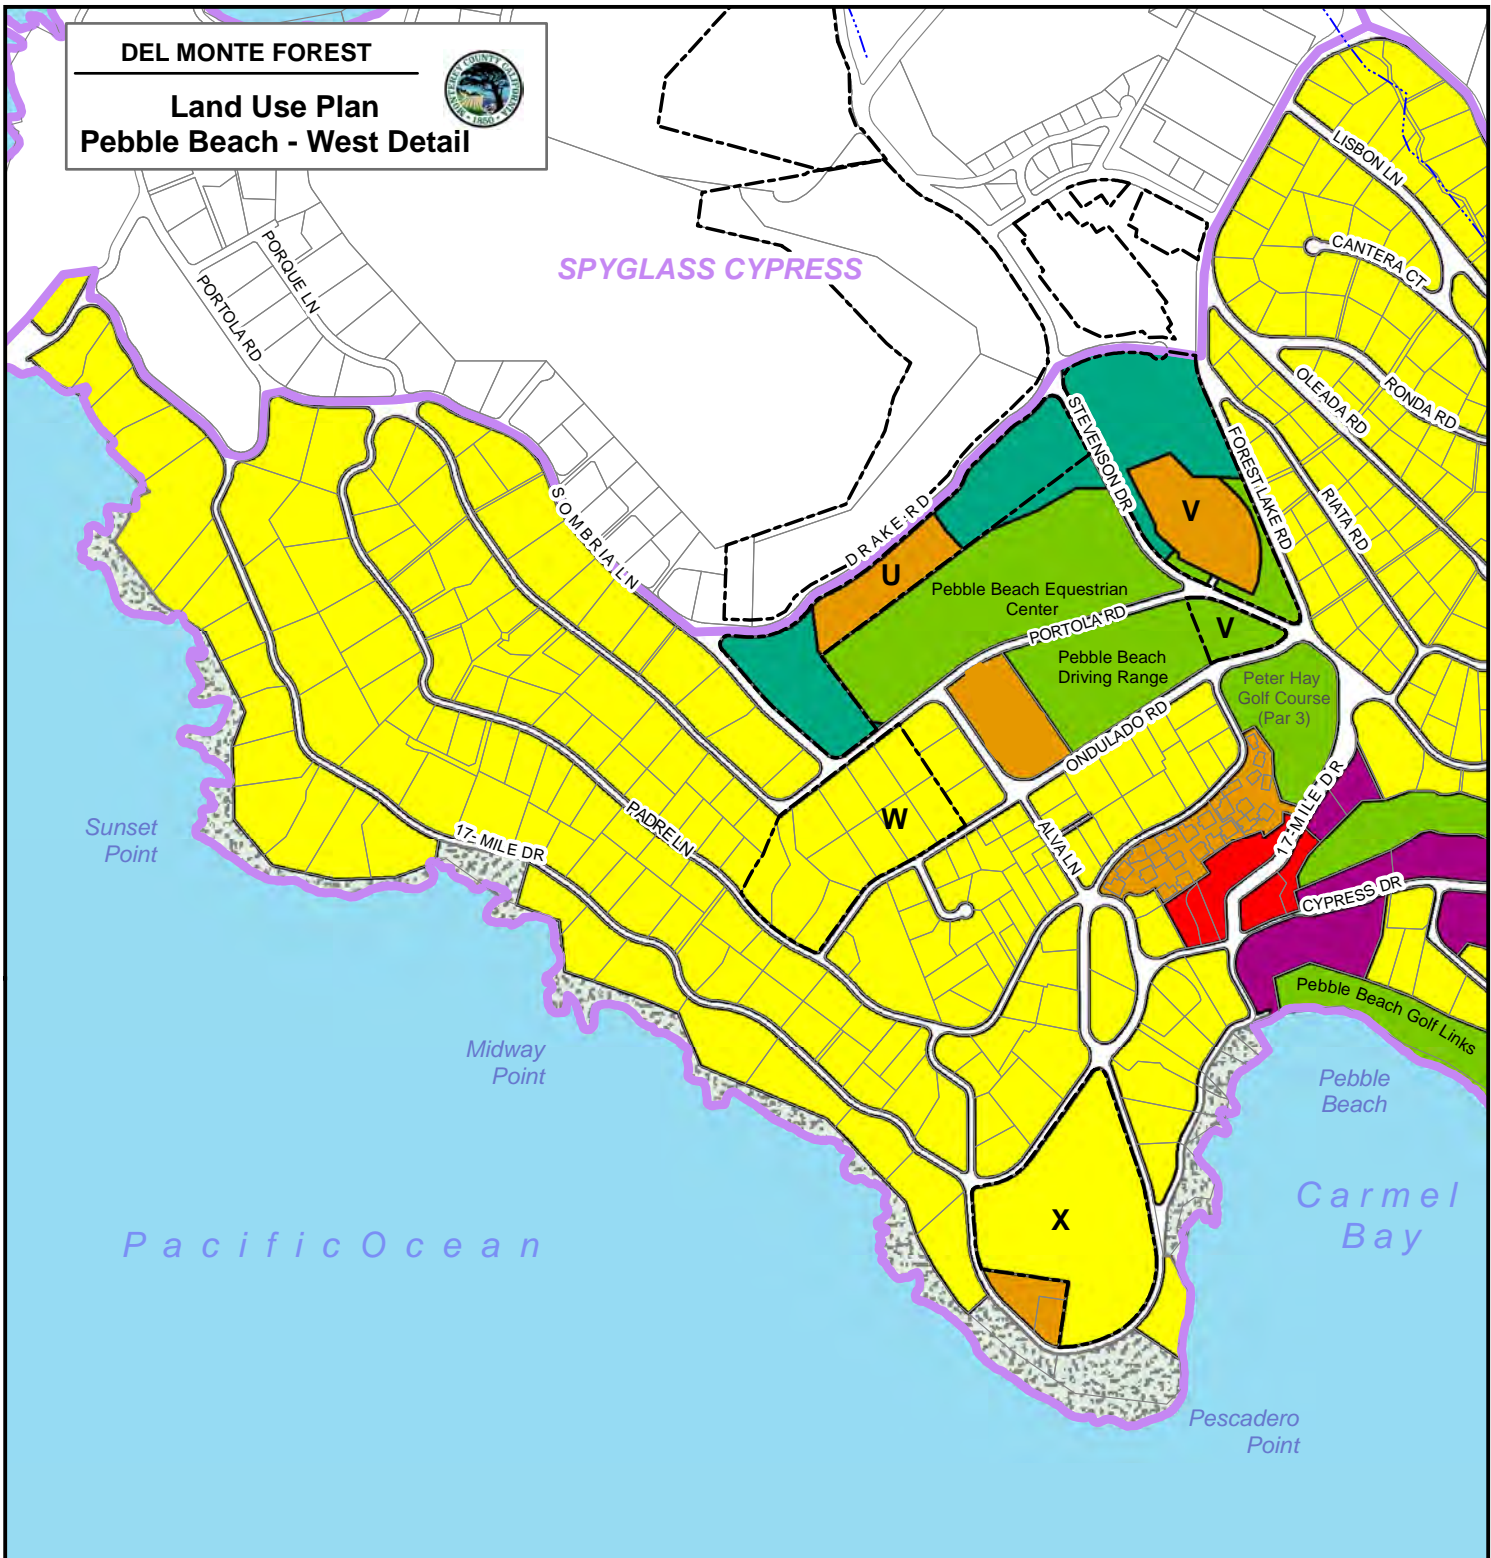

DEL MONTE FOREST

Land Use Plan
Pebble Beach - West Detail

Sunset Point

Midway Point

Pacific Ocean

Pebble Beach
Carmel Bay

Pescadero Point

Stream

Visitor Serving

Open Space

Forest

Recreational

Shoreline

Figure 6g(2)

See LUP text for map sources.