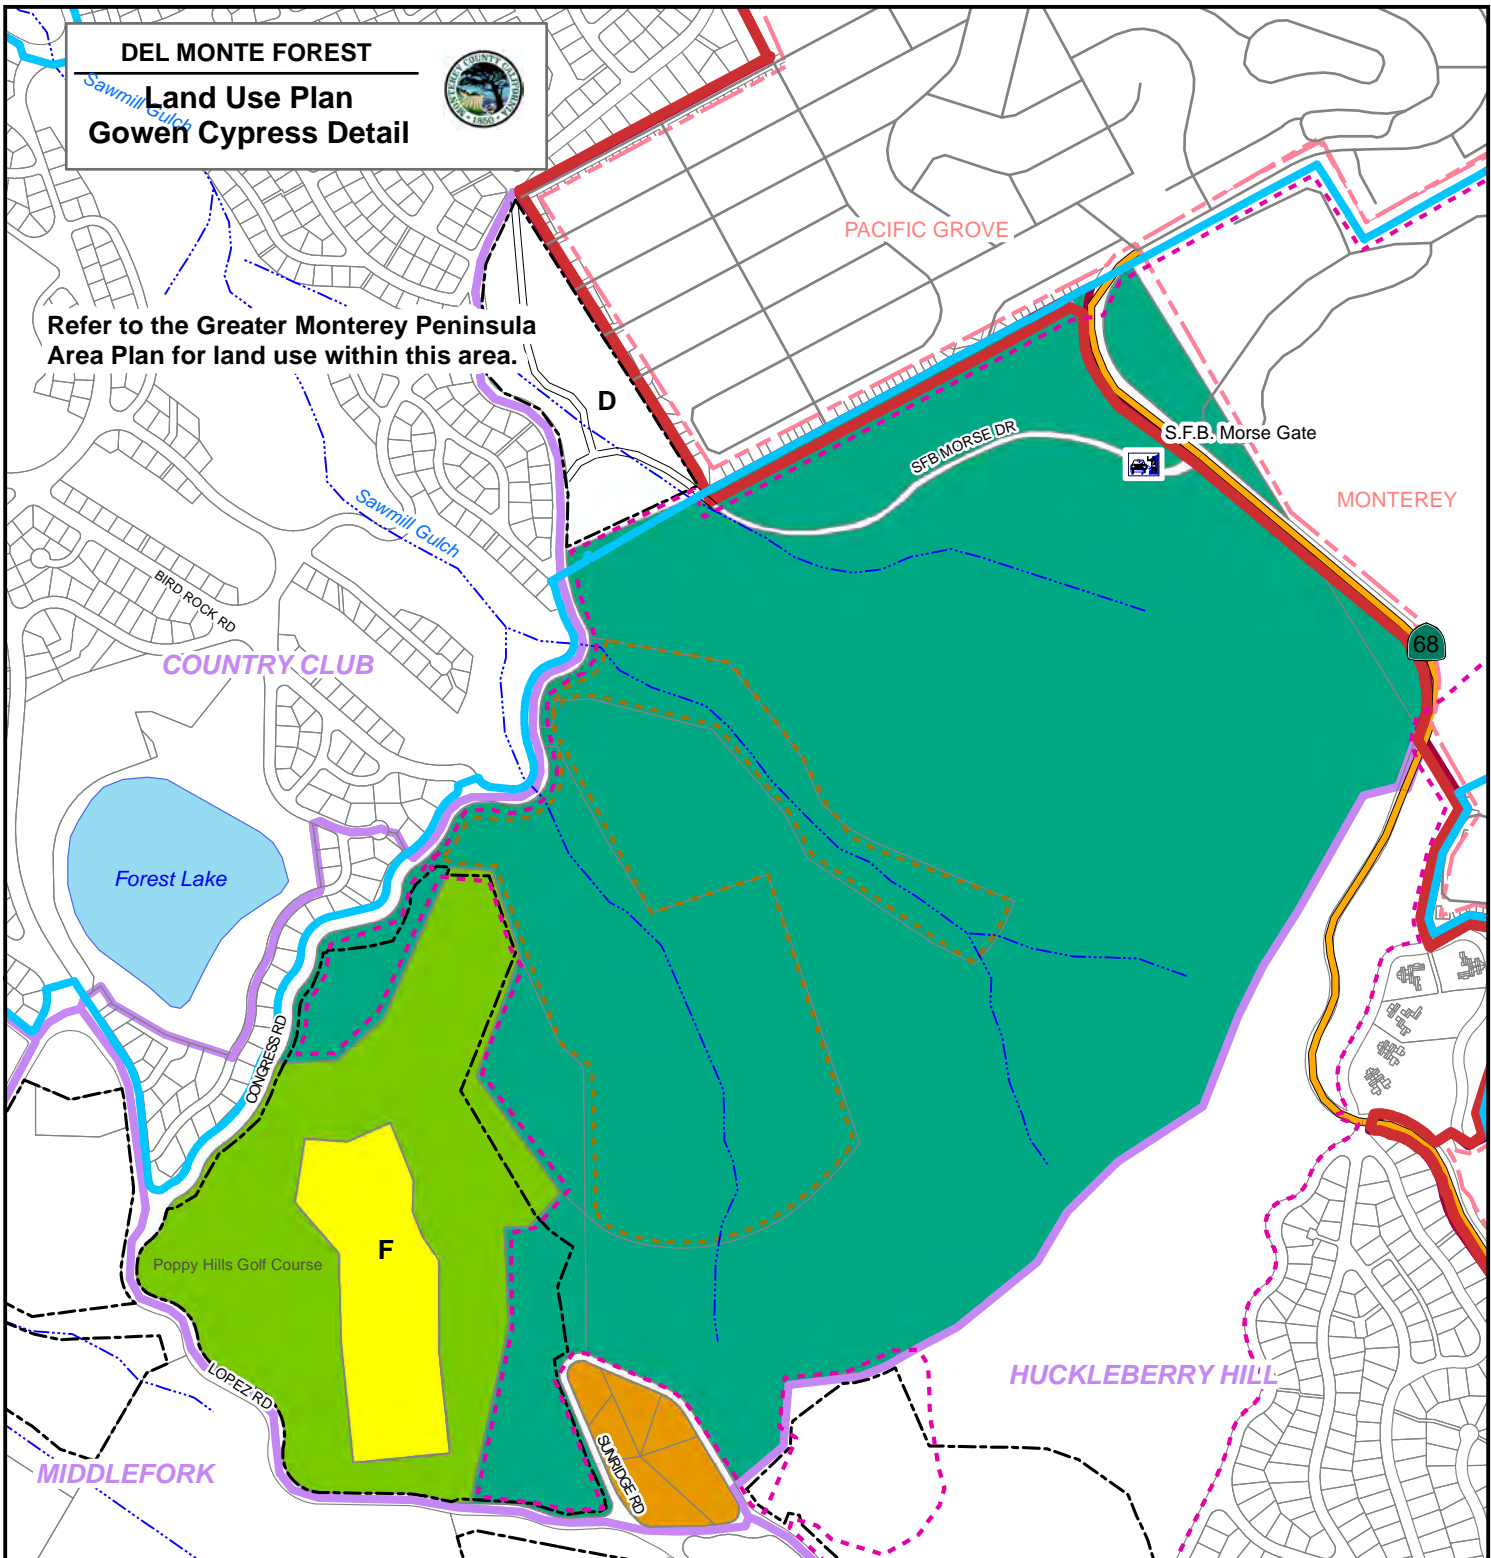

**DEL MONTE FOREST**

**Land Use Plan  
Gowen Cypress Detail**

Refer to the Greater Monterey Peninsula Area Plan for land use within this area.

Entrance Gate

Highway

Stream

Coastal Zone Boundary

Del Monte Forest Boundary

**PLANNING AREA**

Huckleberry Hill Natural Habitat Area Boundary

S.F.B. Morse Botanical Reserve Boundary

**CITY LIMITS**

Parcel

**Residential**

Residential - Low Density

Residential - Medium Density

**Open Space**

Recreational

Forest

**Figure 6f** *UPDR BEACH*

See LUP text for map sources.