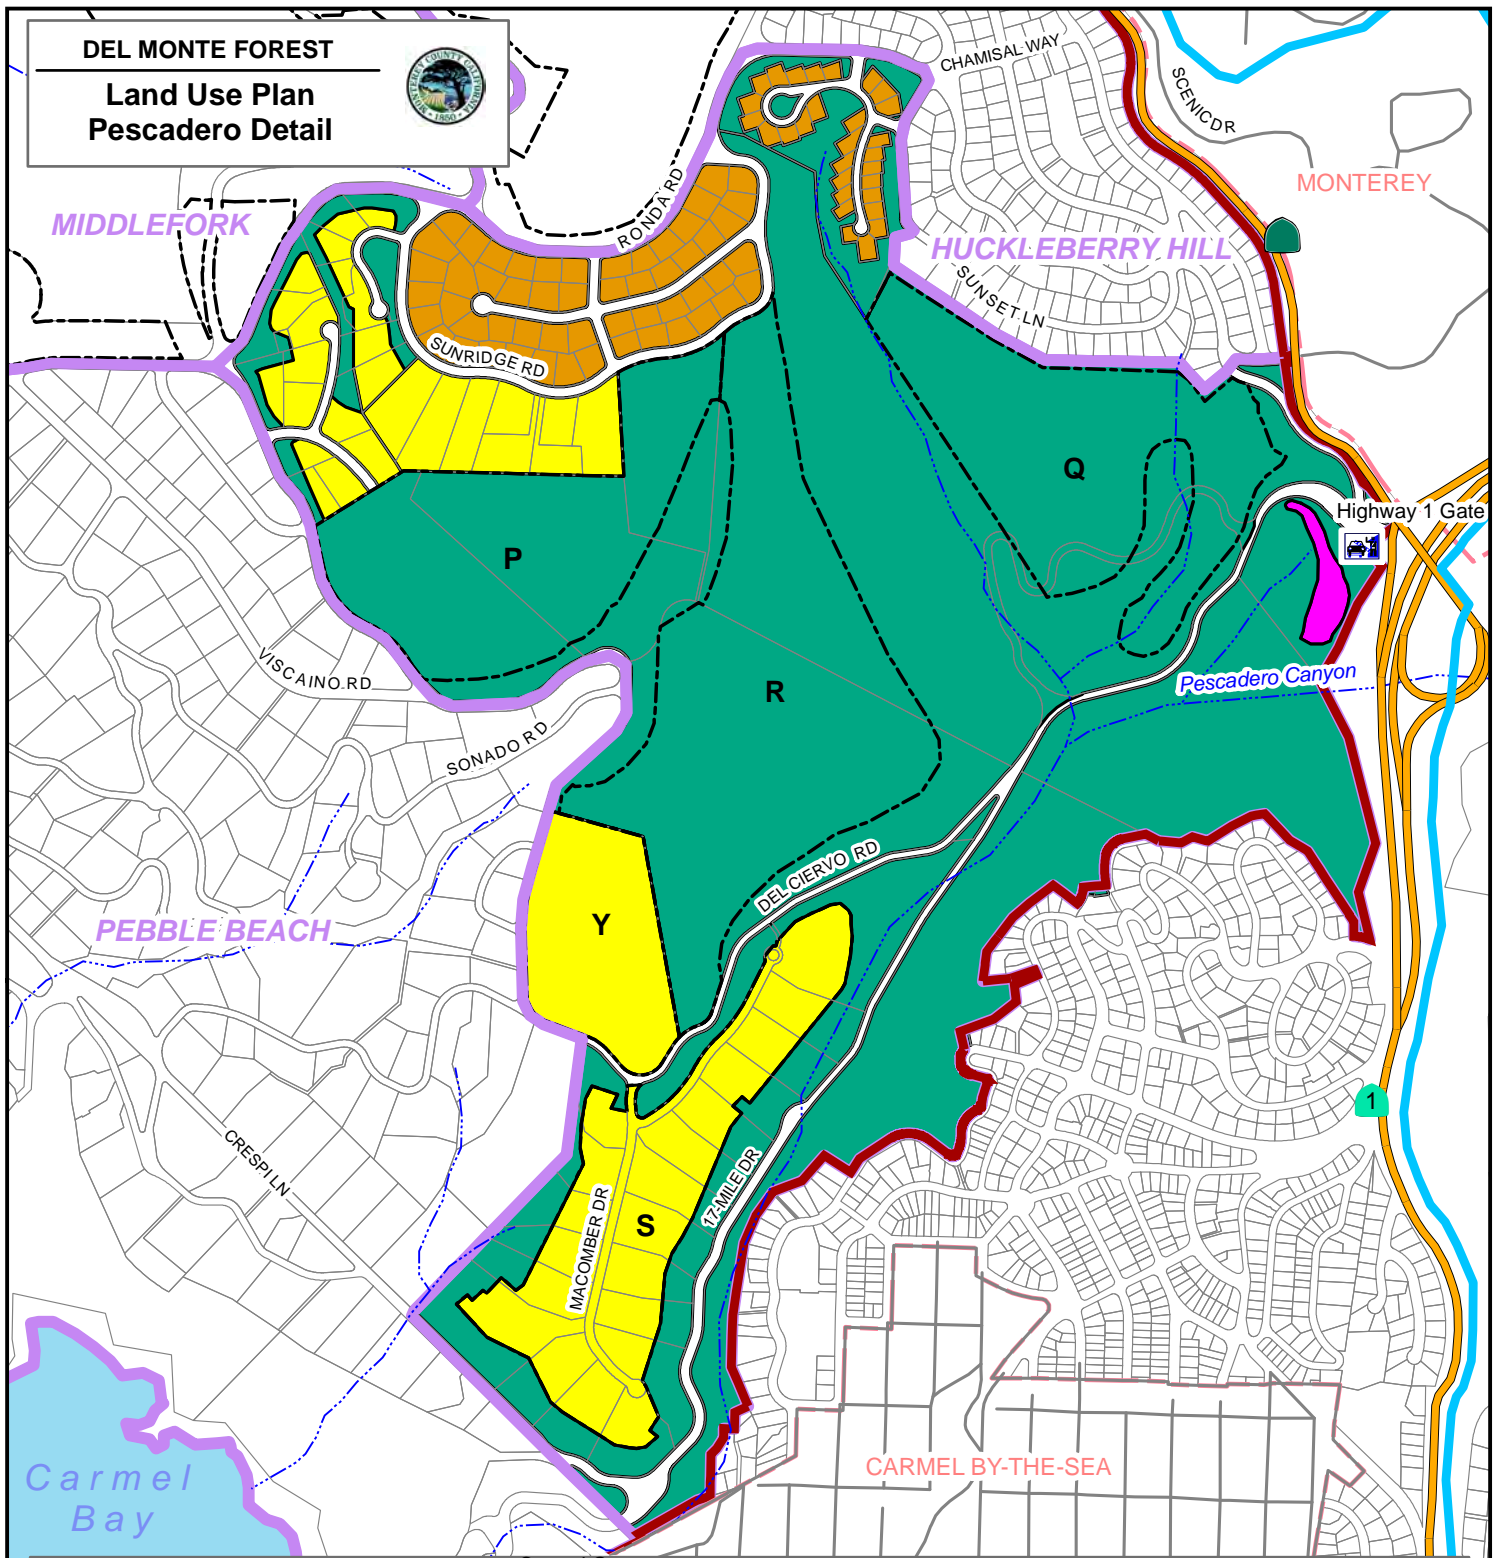

DEL MONTE FOREST
Land Use Plan
Pescadero Detail

Entrance Gate

Highway

Stream

Coastal Zone Boundary

Del Monte Forest Boundary

Carmel Gate

PLANNING AREA

CITY LIMITS

Planning Unit

Residential

Residential - Low Density

Residential - Medium Density

Commercial

Institutional

Open Space

Forest

Figure 6d

See LUP text for map sources.