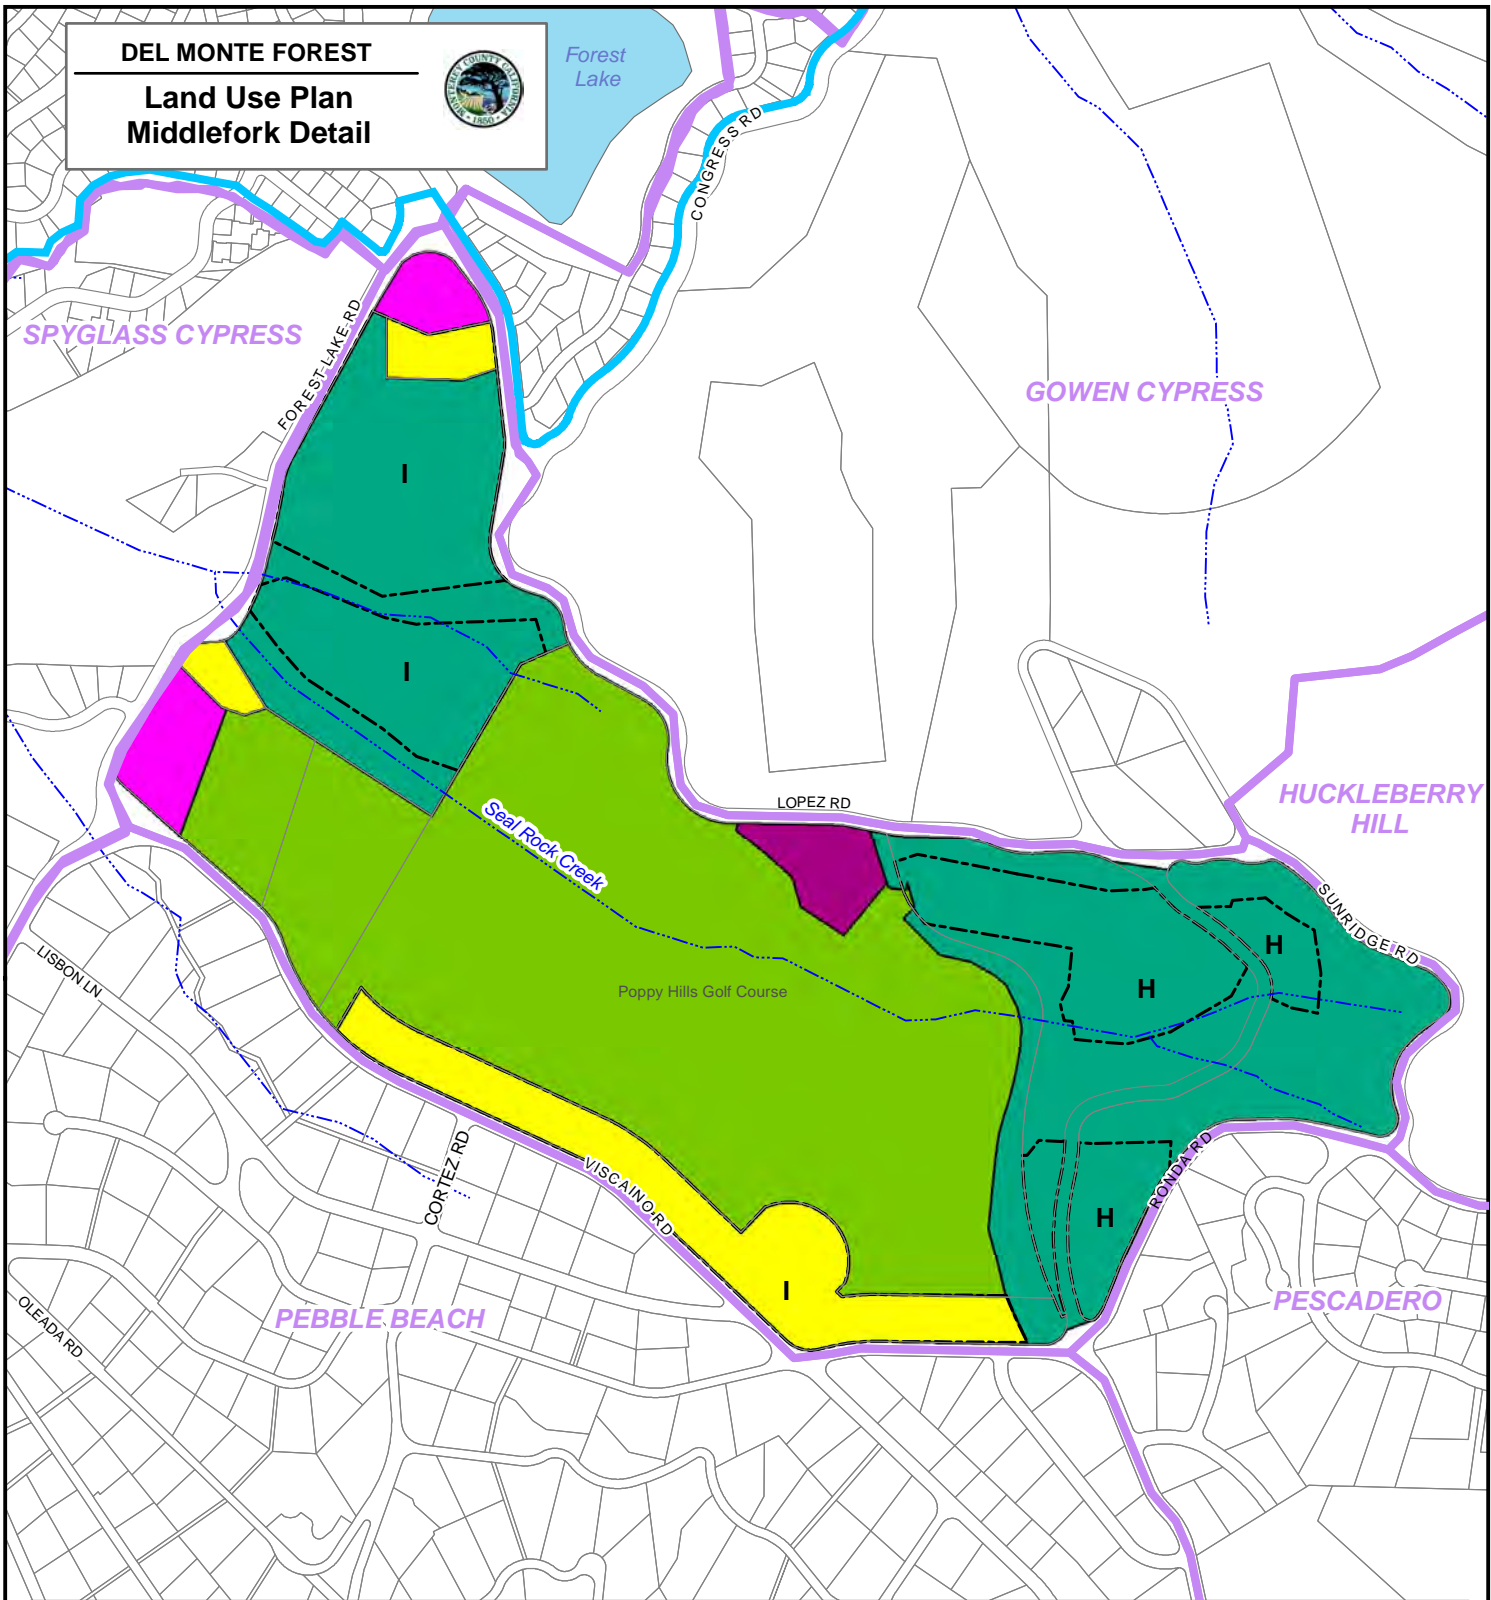

DEL MONTE FOREST

**Land Use Plan
Middlefork Detail**

Forest Lake

Stream

Coastal Zone Boundary

PLANNING AREA

Parcel

Planning Unit

Residential

Residential - Low Density

Residential - Medium Density

Commercial

Institutional

Visitor Serving

Open Space

Forest

Recreational

P

Figure 6c

See LUP text for map sources.