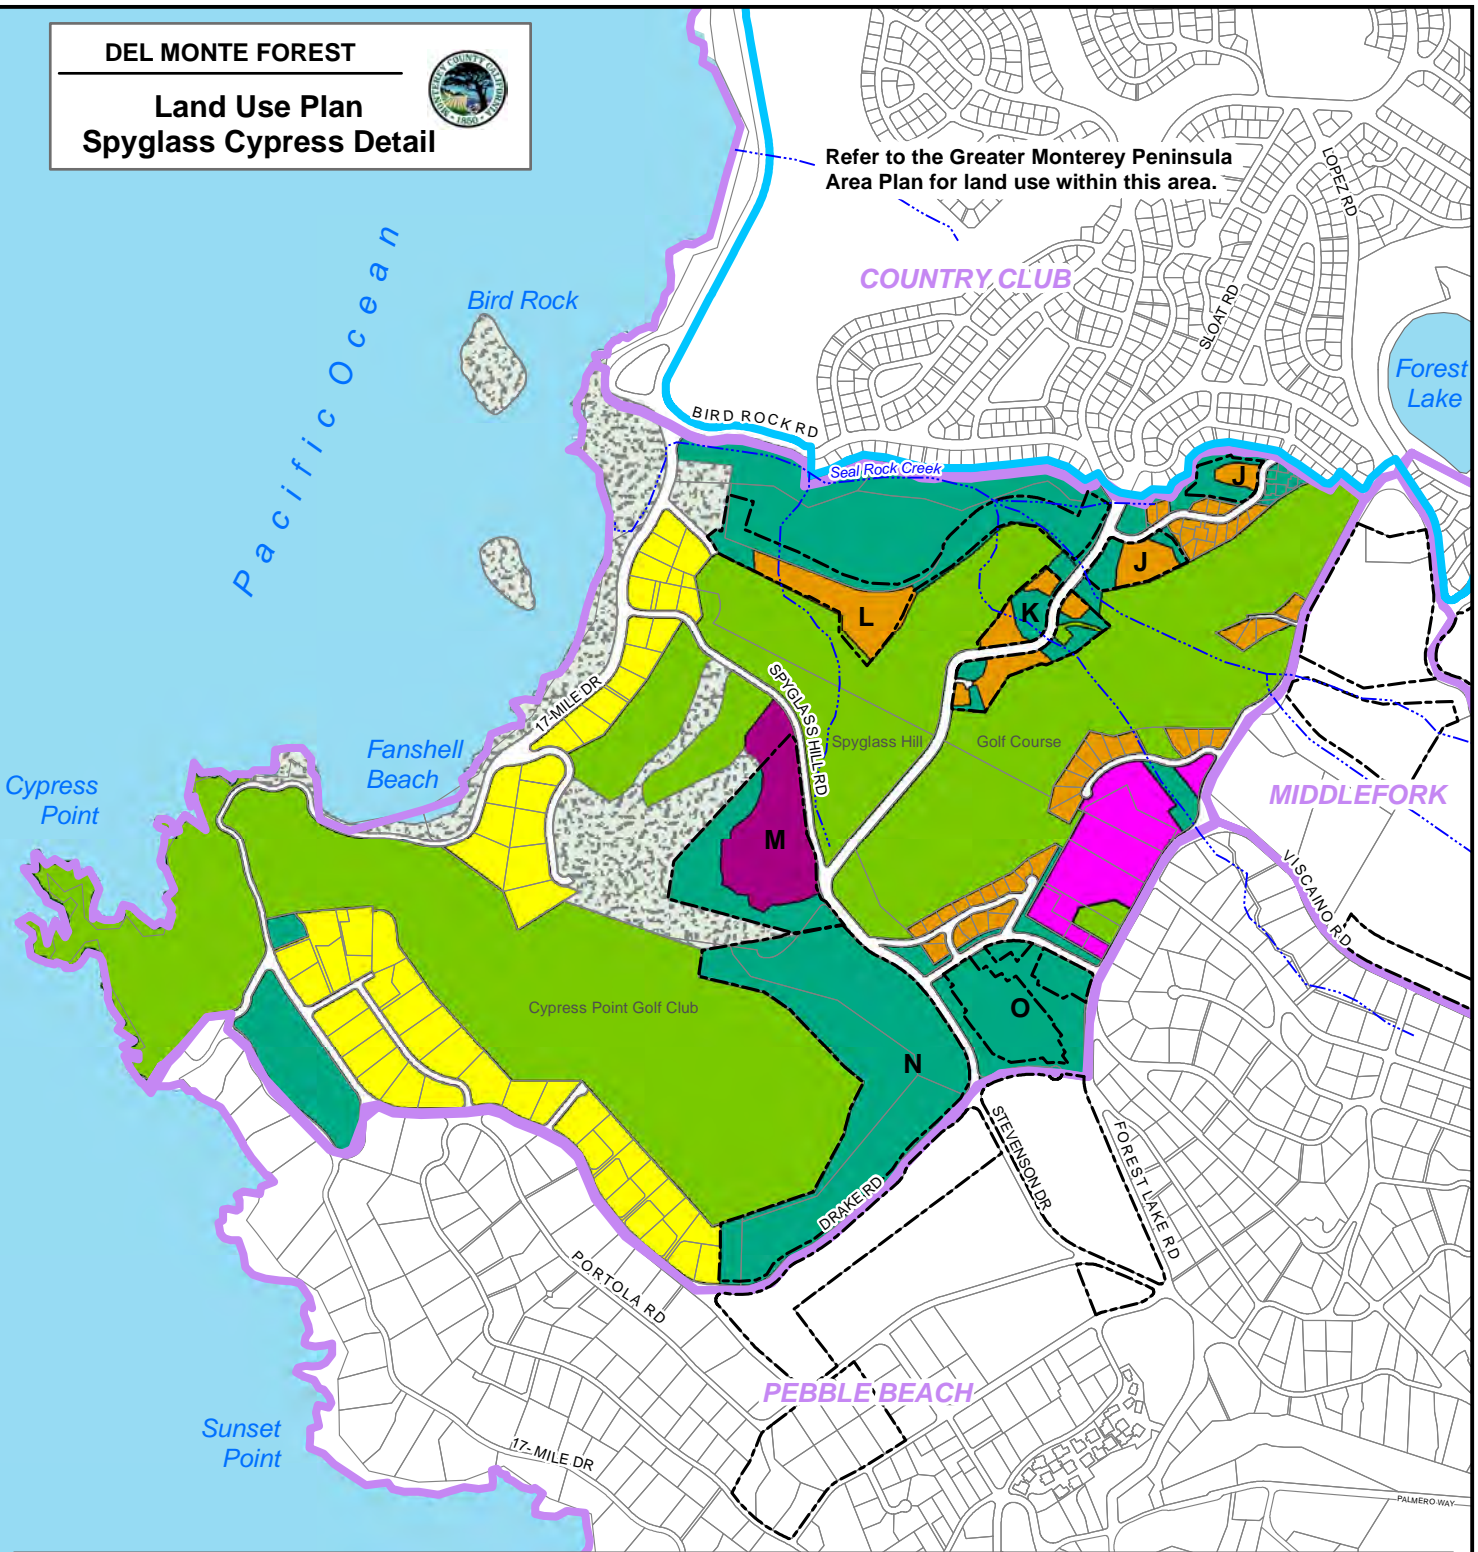

DEL MONTE FOREST

Land Use Plan  
Spyglass Cypress Detail

Refer to the Greater Monterey Peninsula Area Plan for land use within this area.

- Coastal Zone Boundary
- Stream
- PLANNING AREA**
- Parcel
- Planning Unit

- Residential**
- Residential - Low Density
- Residential - Medium Density
- Commercial**
- Institutional
- Visitor Serving

- Open Space**
- Forest
- Shoreline
- Recreational

x X

Figure 6b

See LUP text for map sources.