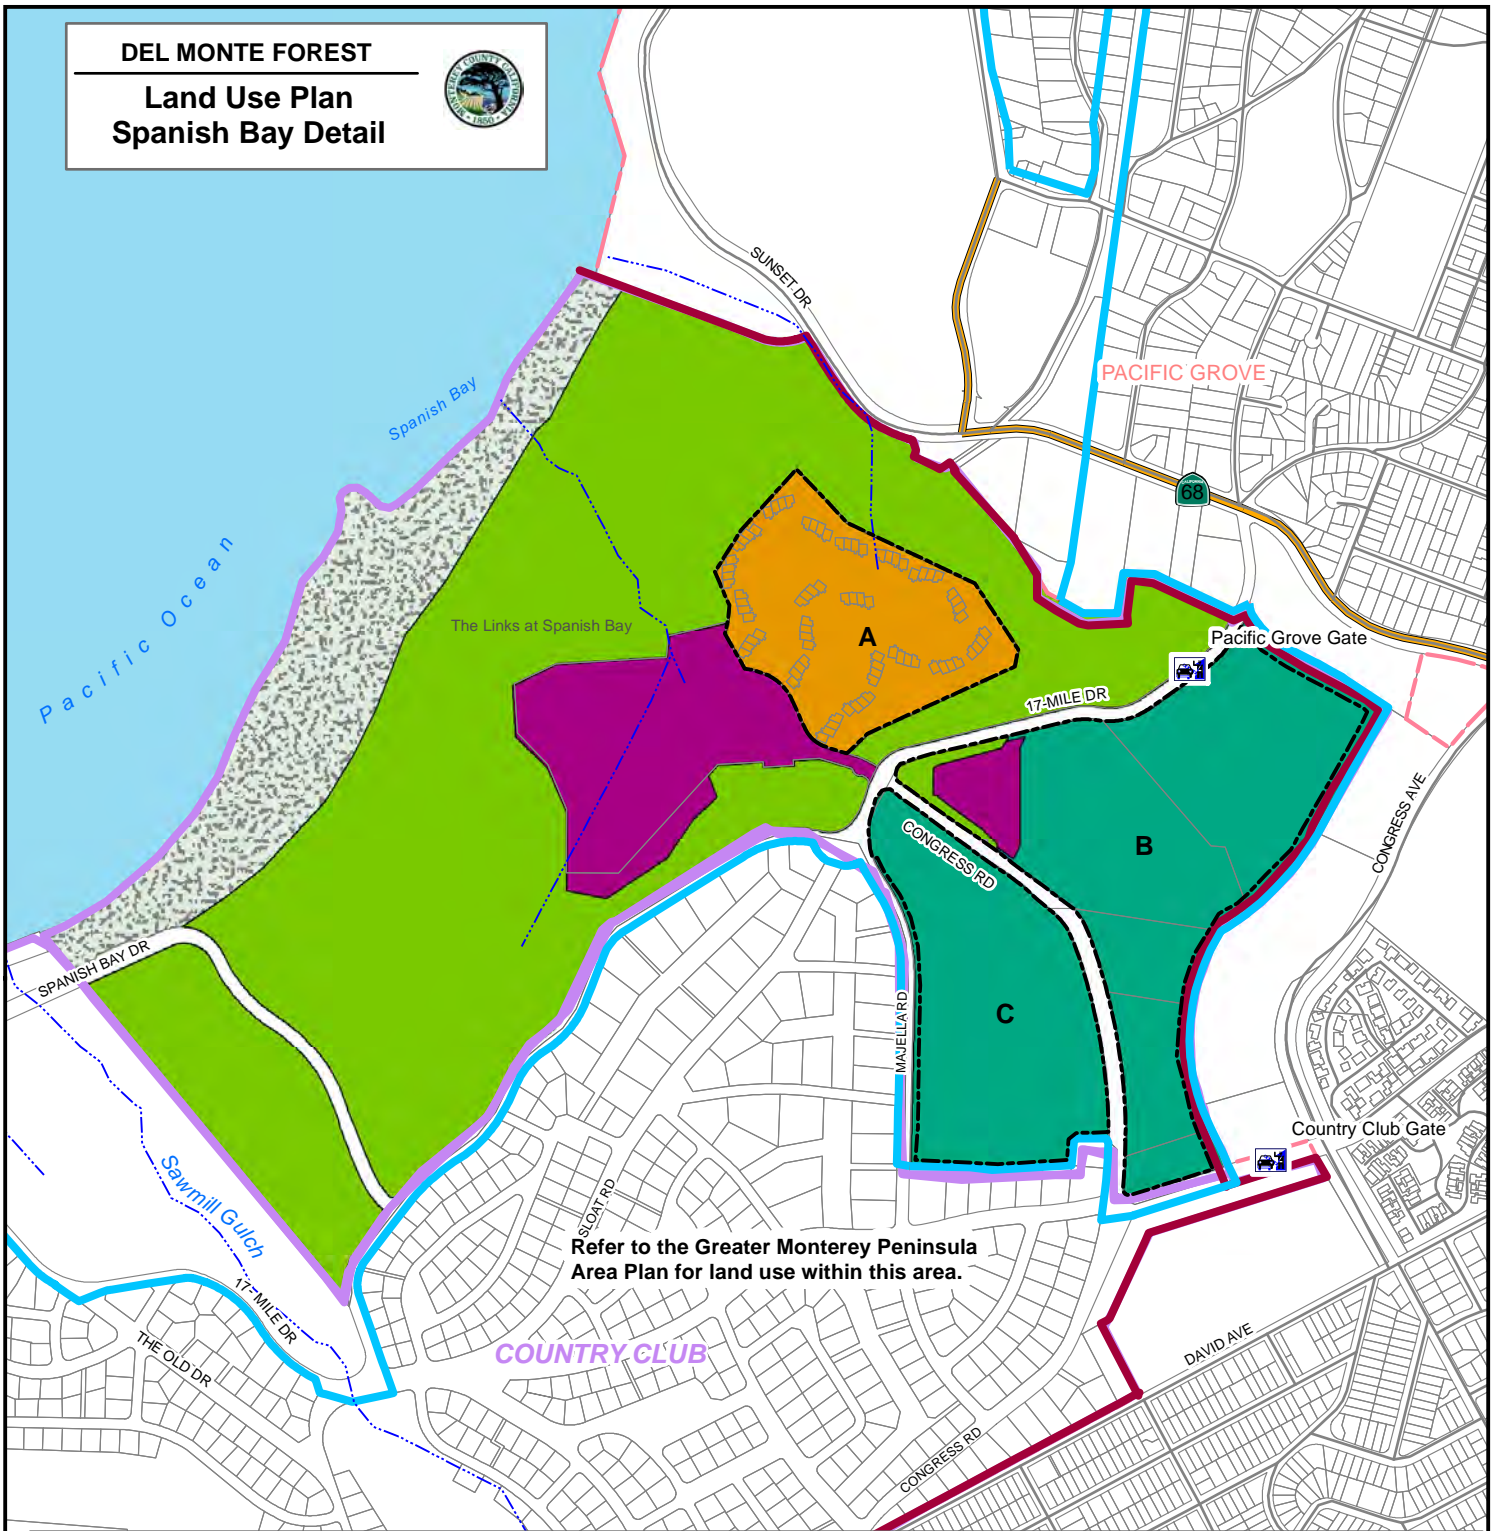

DEL MONTE FOREST
Land Use Plan
Spanish Bay Detail

Refer to the Greater Monterey Peninsula Area Plan for land use within this area.

Entrance Gate <i>COUNTRY CLUB</i>	Highway	Coastal Zone Boundary	Del Monte Forest Boundary	Stream	PLANNING AREA	CITY LIMITS	Parcel	Planning Unit	Residential	Residential - Medium Density	Commercial	Visitor Serving	Open Space	Forest	Recreational	Shoreline
D																

Figure 6a See LUP text for map sources.

0 1,000
 Feet
 S.F.B. MUSEUM