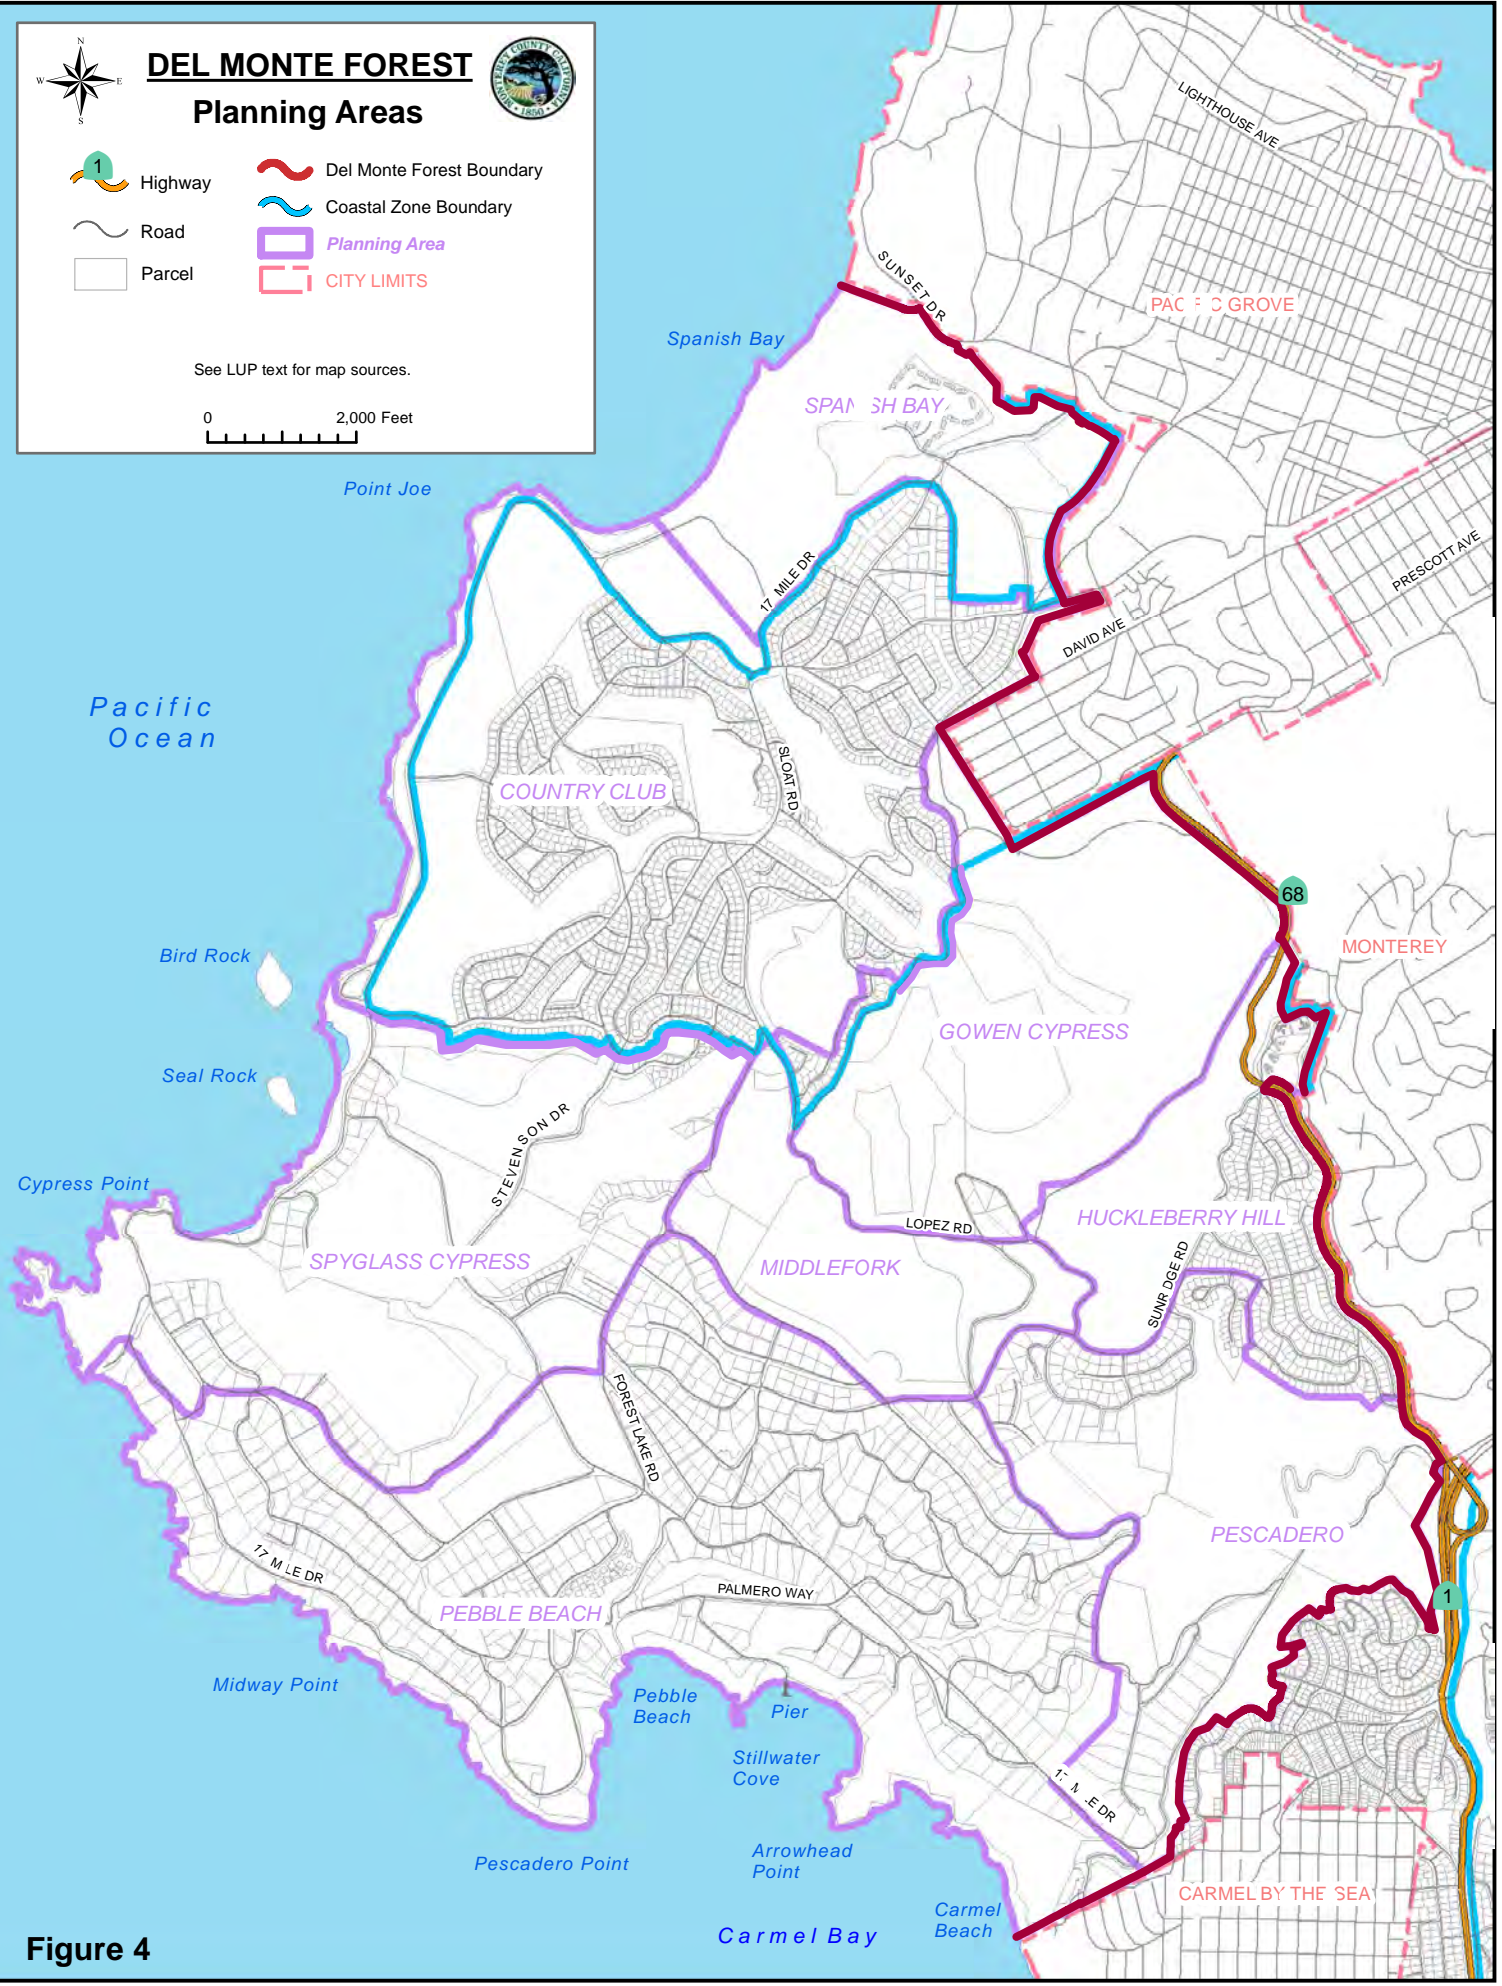

# DEL MONTE FOREST Planning Areas

- 1 Highway
- Road
- Parcel

- Del Monte Forest Boundary
- Coastal Zone Boundary
- Planning Area
- CITY LIMITS

See LUP text for map sources.

Figure 4