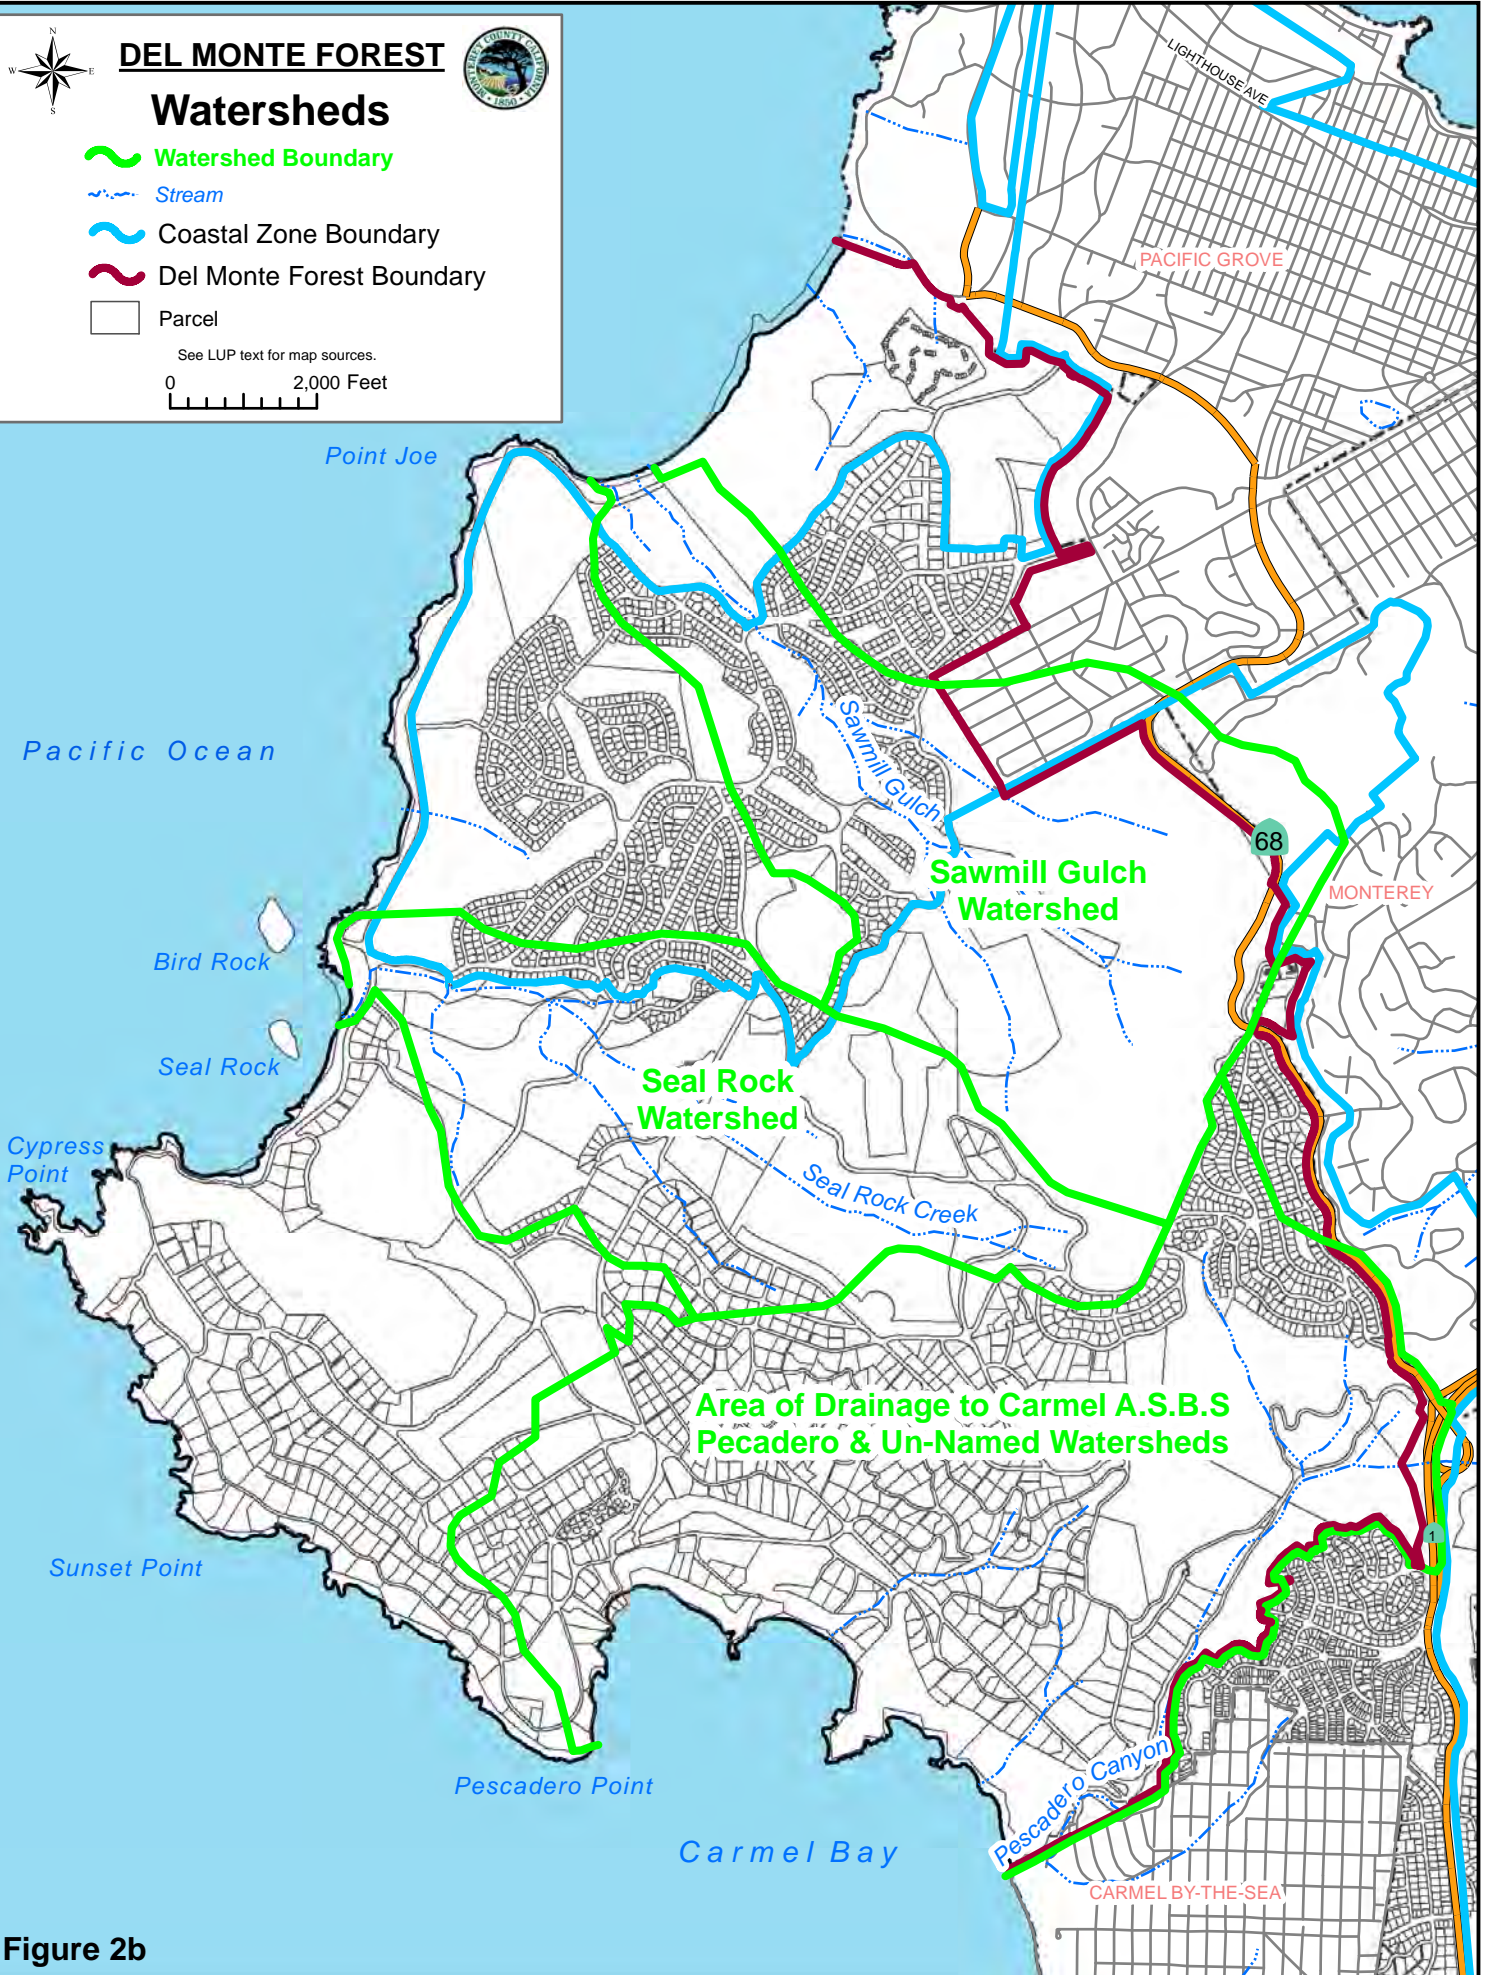

DEL MONTE FOREST

Watersheds

- Watershed Boundary
- Stream
- Coastal Zone Boundary
- Del Monte Forest Boundary
- Parcel

See LUP text for map sources.

0 2,000 Feet

Figure 2b