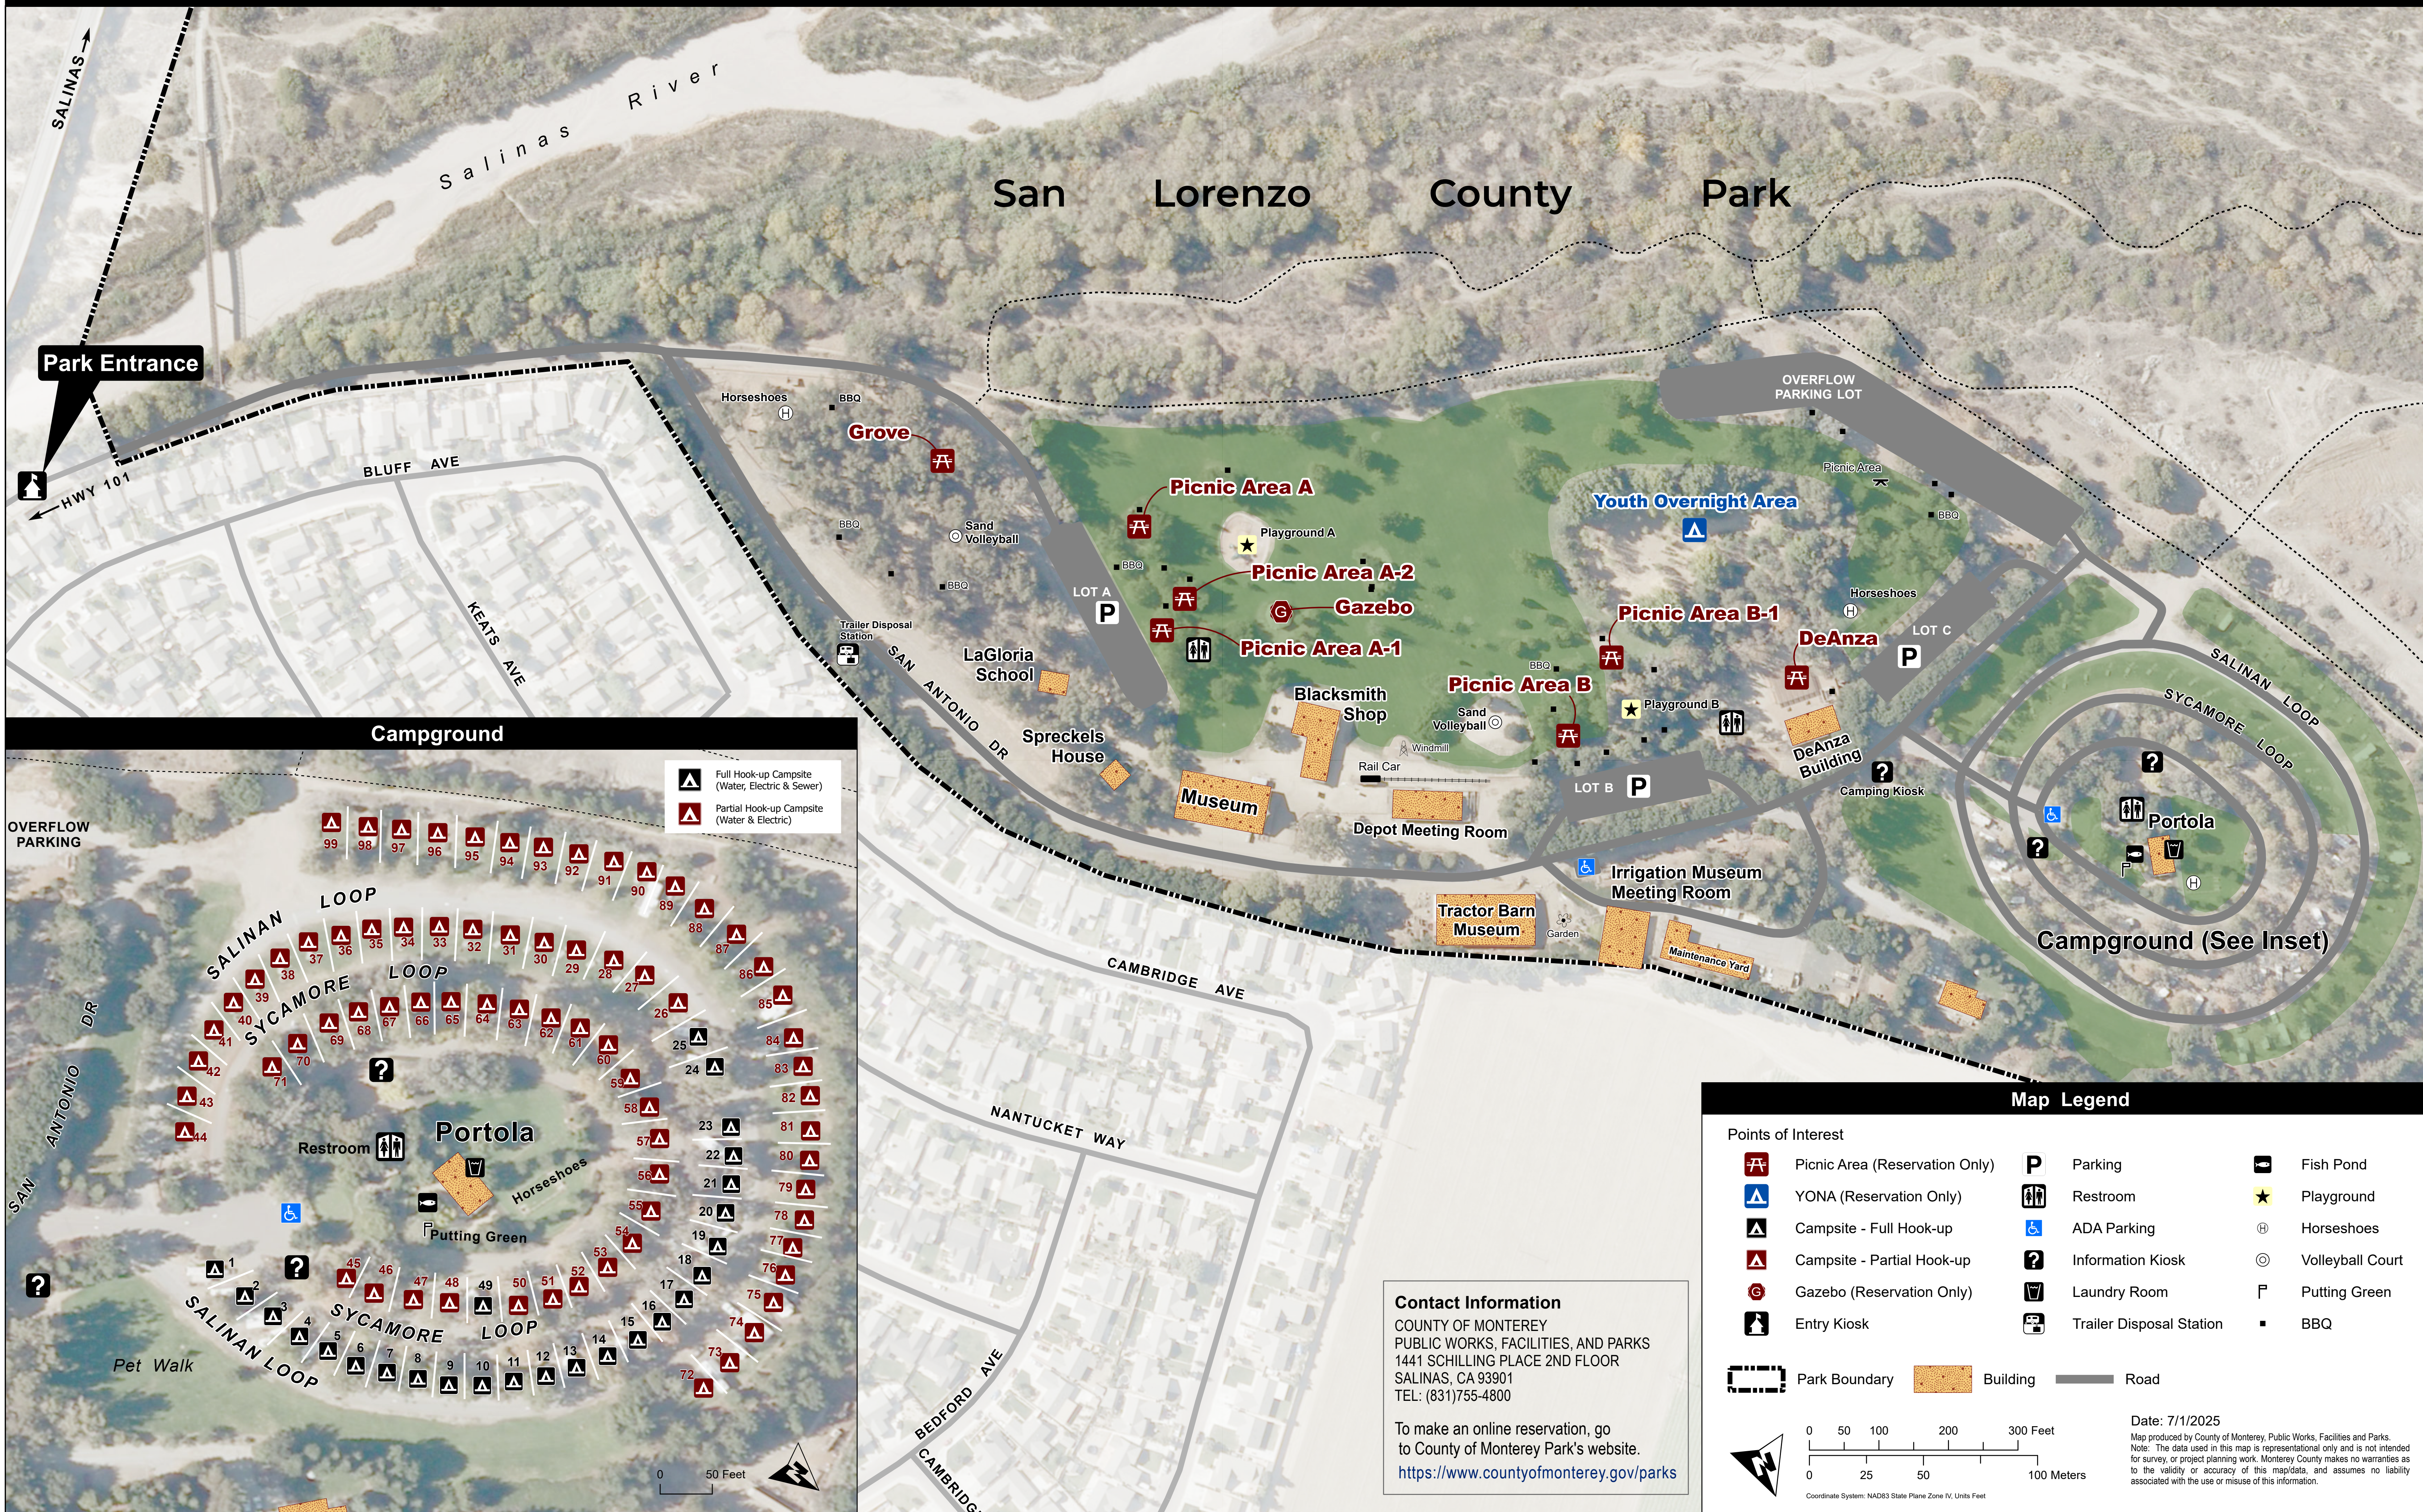

San Lorenzo County Park

County of Monterey Public Works, Facilities and Parks

Contact Information
 COUNTY OF MONTEREY
 PUBLIC WORKS, FACILITIES, AND PARKS
 1441 SCHILLING PLACE 2ND FLOOR
 SALINAS, CA 93901
 TEL: (831)755-4800

To make an online reservation, go to County of Monterey Park's website.
<https://www.countyofmonterey.gov/parks>

Map Legend

Picnic Area (Reservation Only)	Parking	Fish Pond
YONA (Reservation Only)	Restroom	Playground
Campsite - Full Hook-up	ADA Parking	Horseshoes
Campsite - Partial Hook-up	Information Kiosk	Volleyball Court
Gazebo (Reservation Only)	Laundry Room	Putting Green
Entry Kiosk	Trailer Disposal Station	BBQ

Park Boundary Building Road

0 50 100 200 300 Feet
 0 25 50 100 Meters

Date: 7/1/2025
 Map produced by County of Monterey, Public Works, Facilities and Parks.
 Note: The data used in this map is representational only and is not intended for survey, or project planning work. Monterey County makes no warranties as to the validity or accuracy of this map data, and assumes no liability associated with the use or misuse of this information.