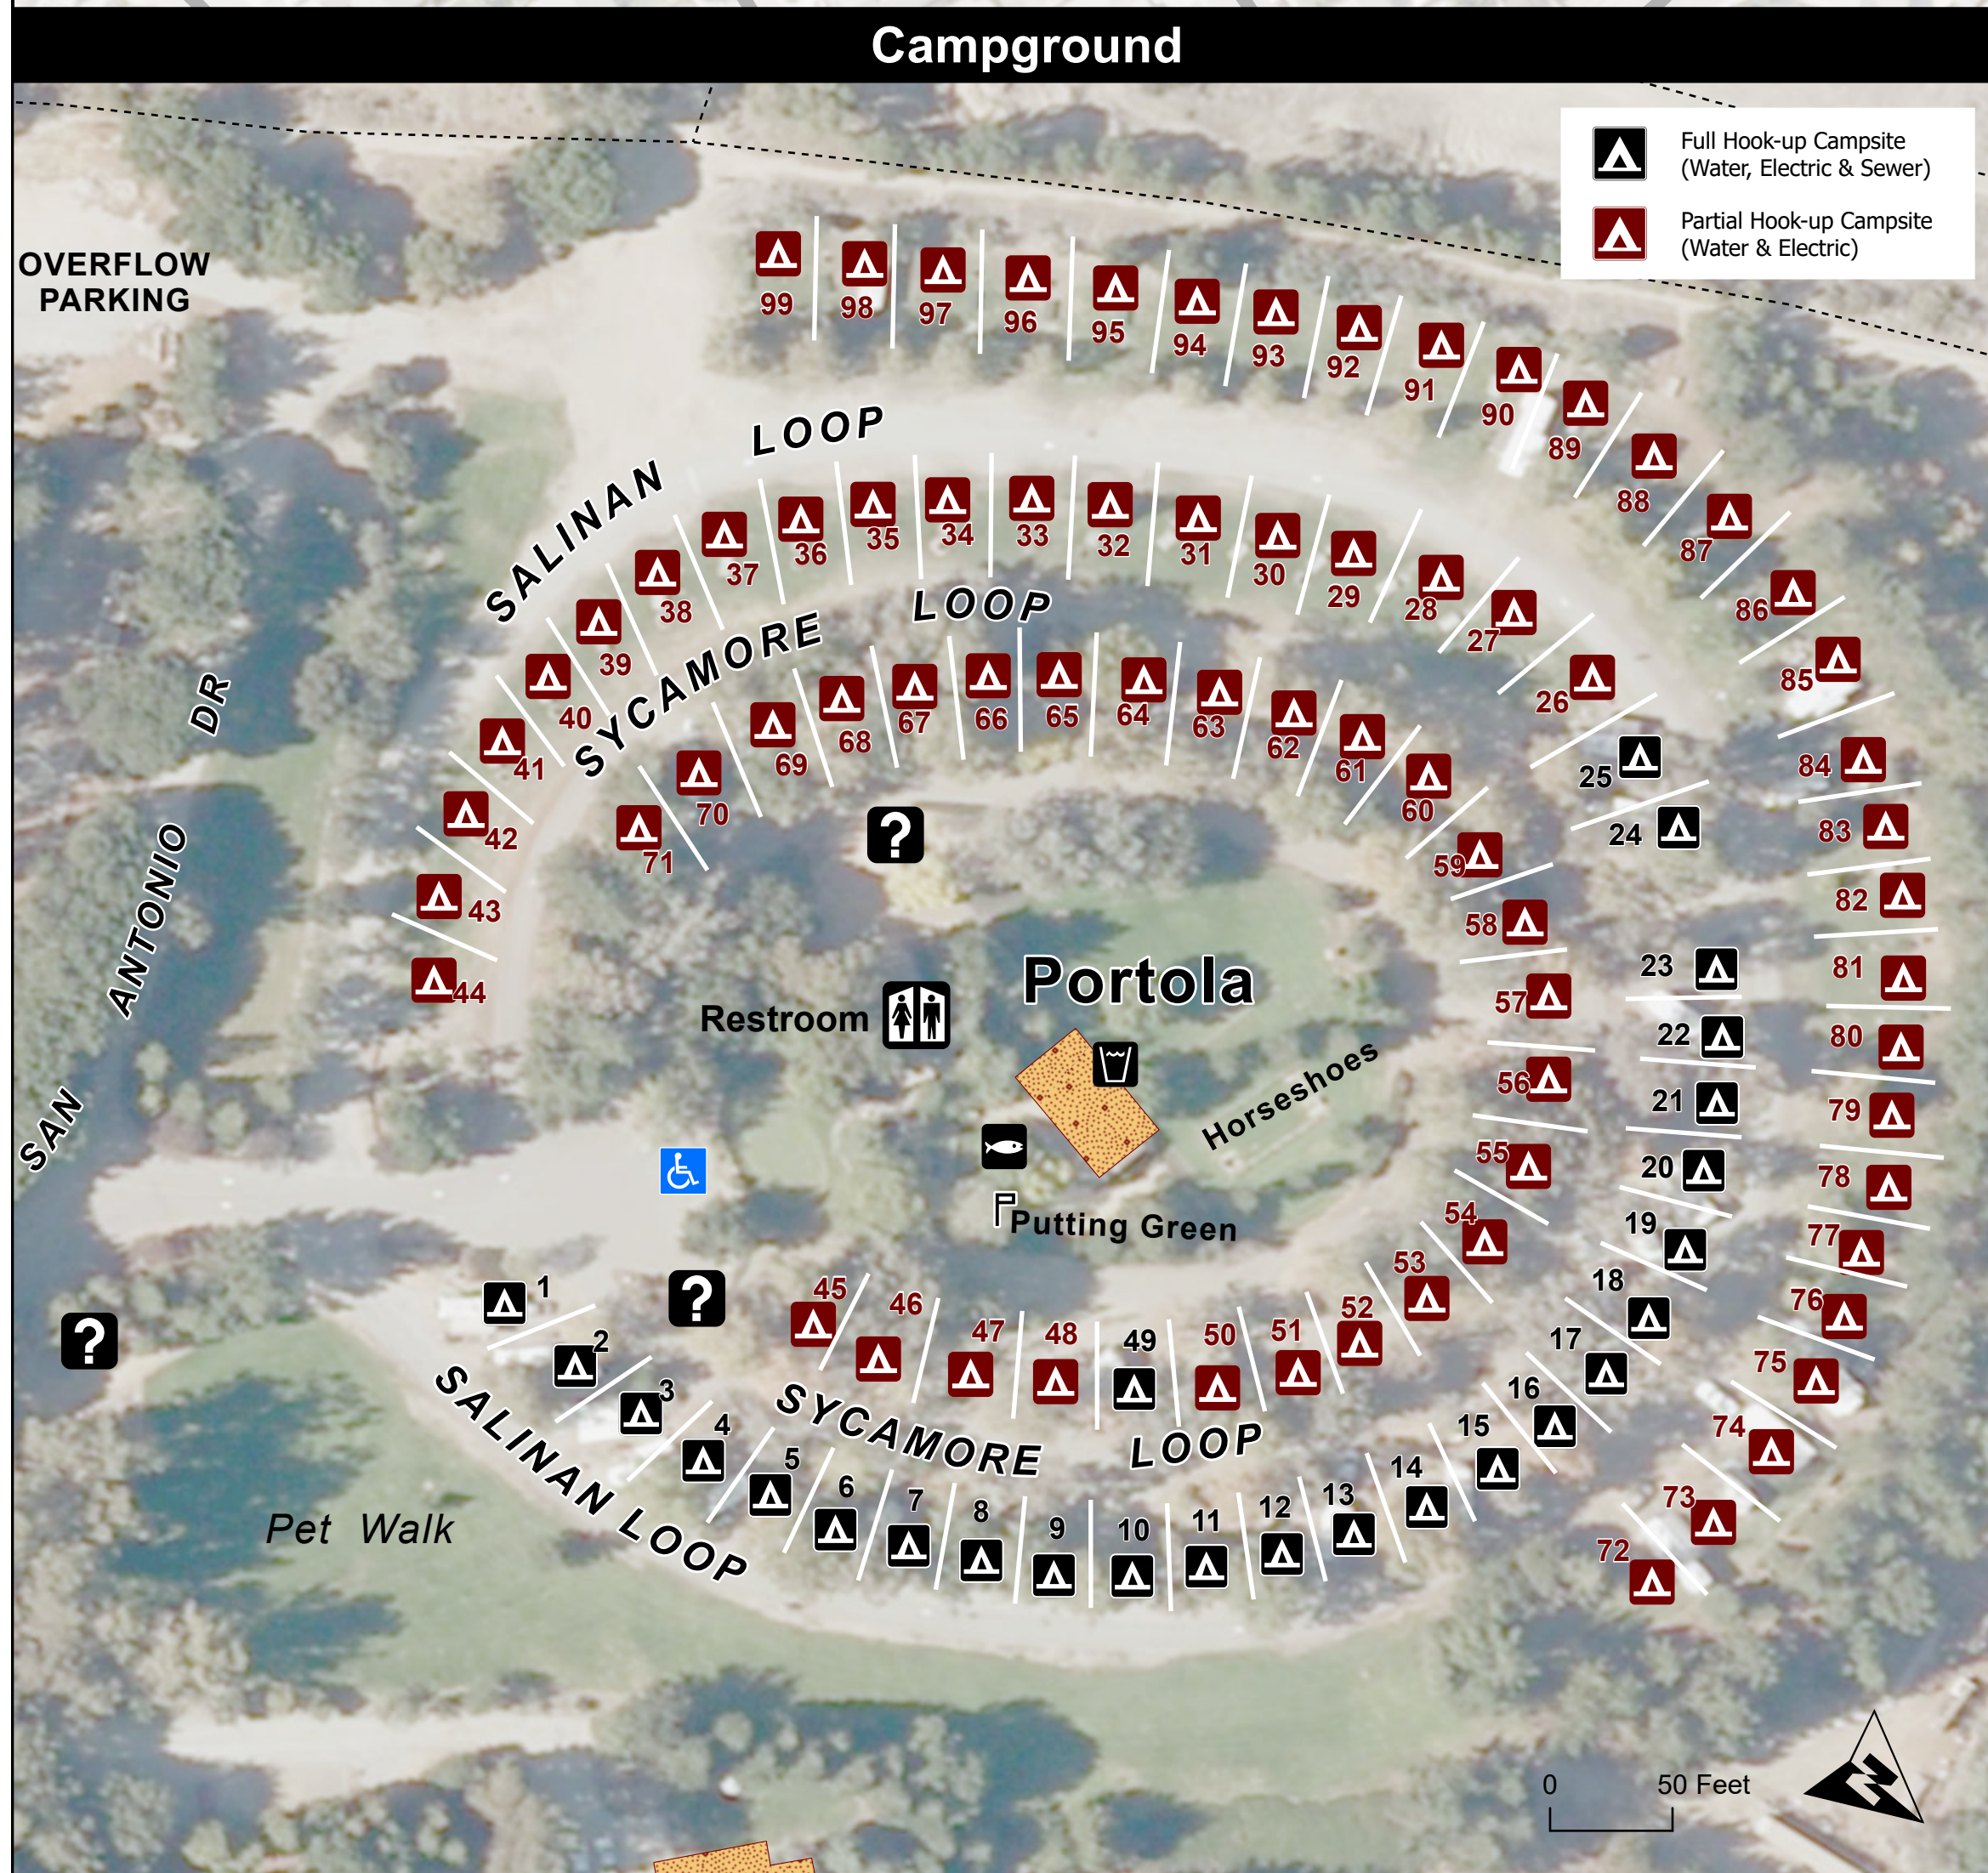

San Lorenzo County Park

County of Monterey Public Works, Facilities and Parks

Contact Information
COUNTY OF MONTEREY
PUBLIC WORKS, FACILITIES, AND PARKS
1441 SCHILLING PLACE 2ND FLOOR
SALINAS, CA 93901
TEL: (831)755-4800

To make an online reservation, go to County of Monterey Park's website.
<https://www.countyofmonterey.gov/parks>

Map Legend

Picnic Area (Reservation Only)	Parking	Fish Pond
YONA (Reservation Only)	Restroom	Playground
Campsite - Full Hook-up	ADA Parking	Horseshoes
Campsite - Partial Hook-up	Information Kiosk	Volleyball Court
Gazebo (Reservation Only)	Laundry Room	Putting Green
Entry Kiosk	Trailer Disposal Station	BBQ

Park Boundary   Building   Road

0 50 100 200 300 Feet
0 25 50 100 Meters

Date: 7/1/2025
Map produced by County of Monterey, Public Works, Facilities and Parks.
Note: The data used in this map is representational only and is not intended for survey, or project planning work. Monterey County makes no warranties as to the validity or accuracy of this map data, and assumes no liability associated with the use or misuse of this information.