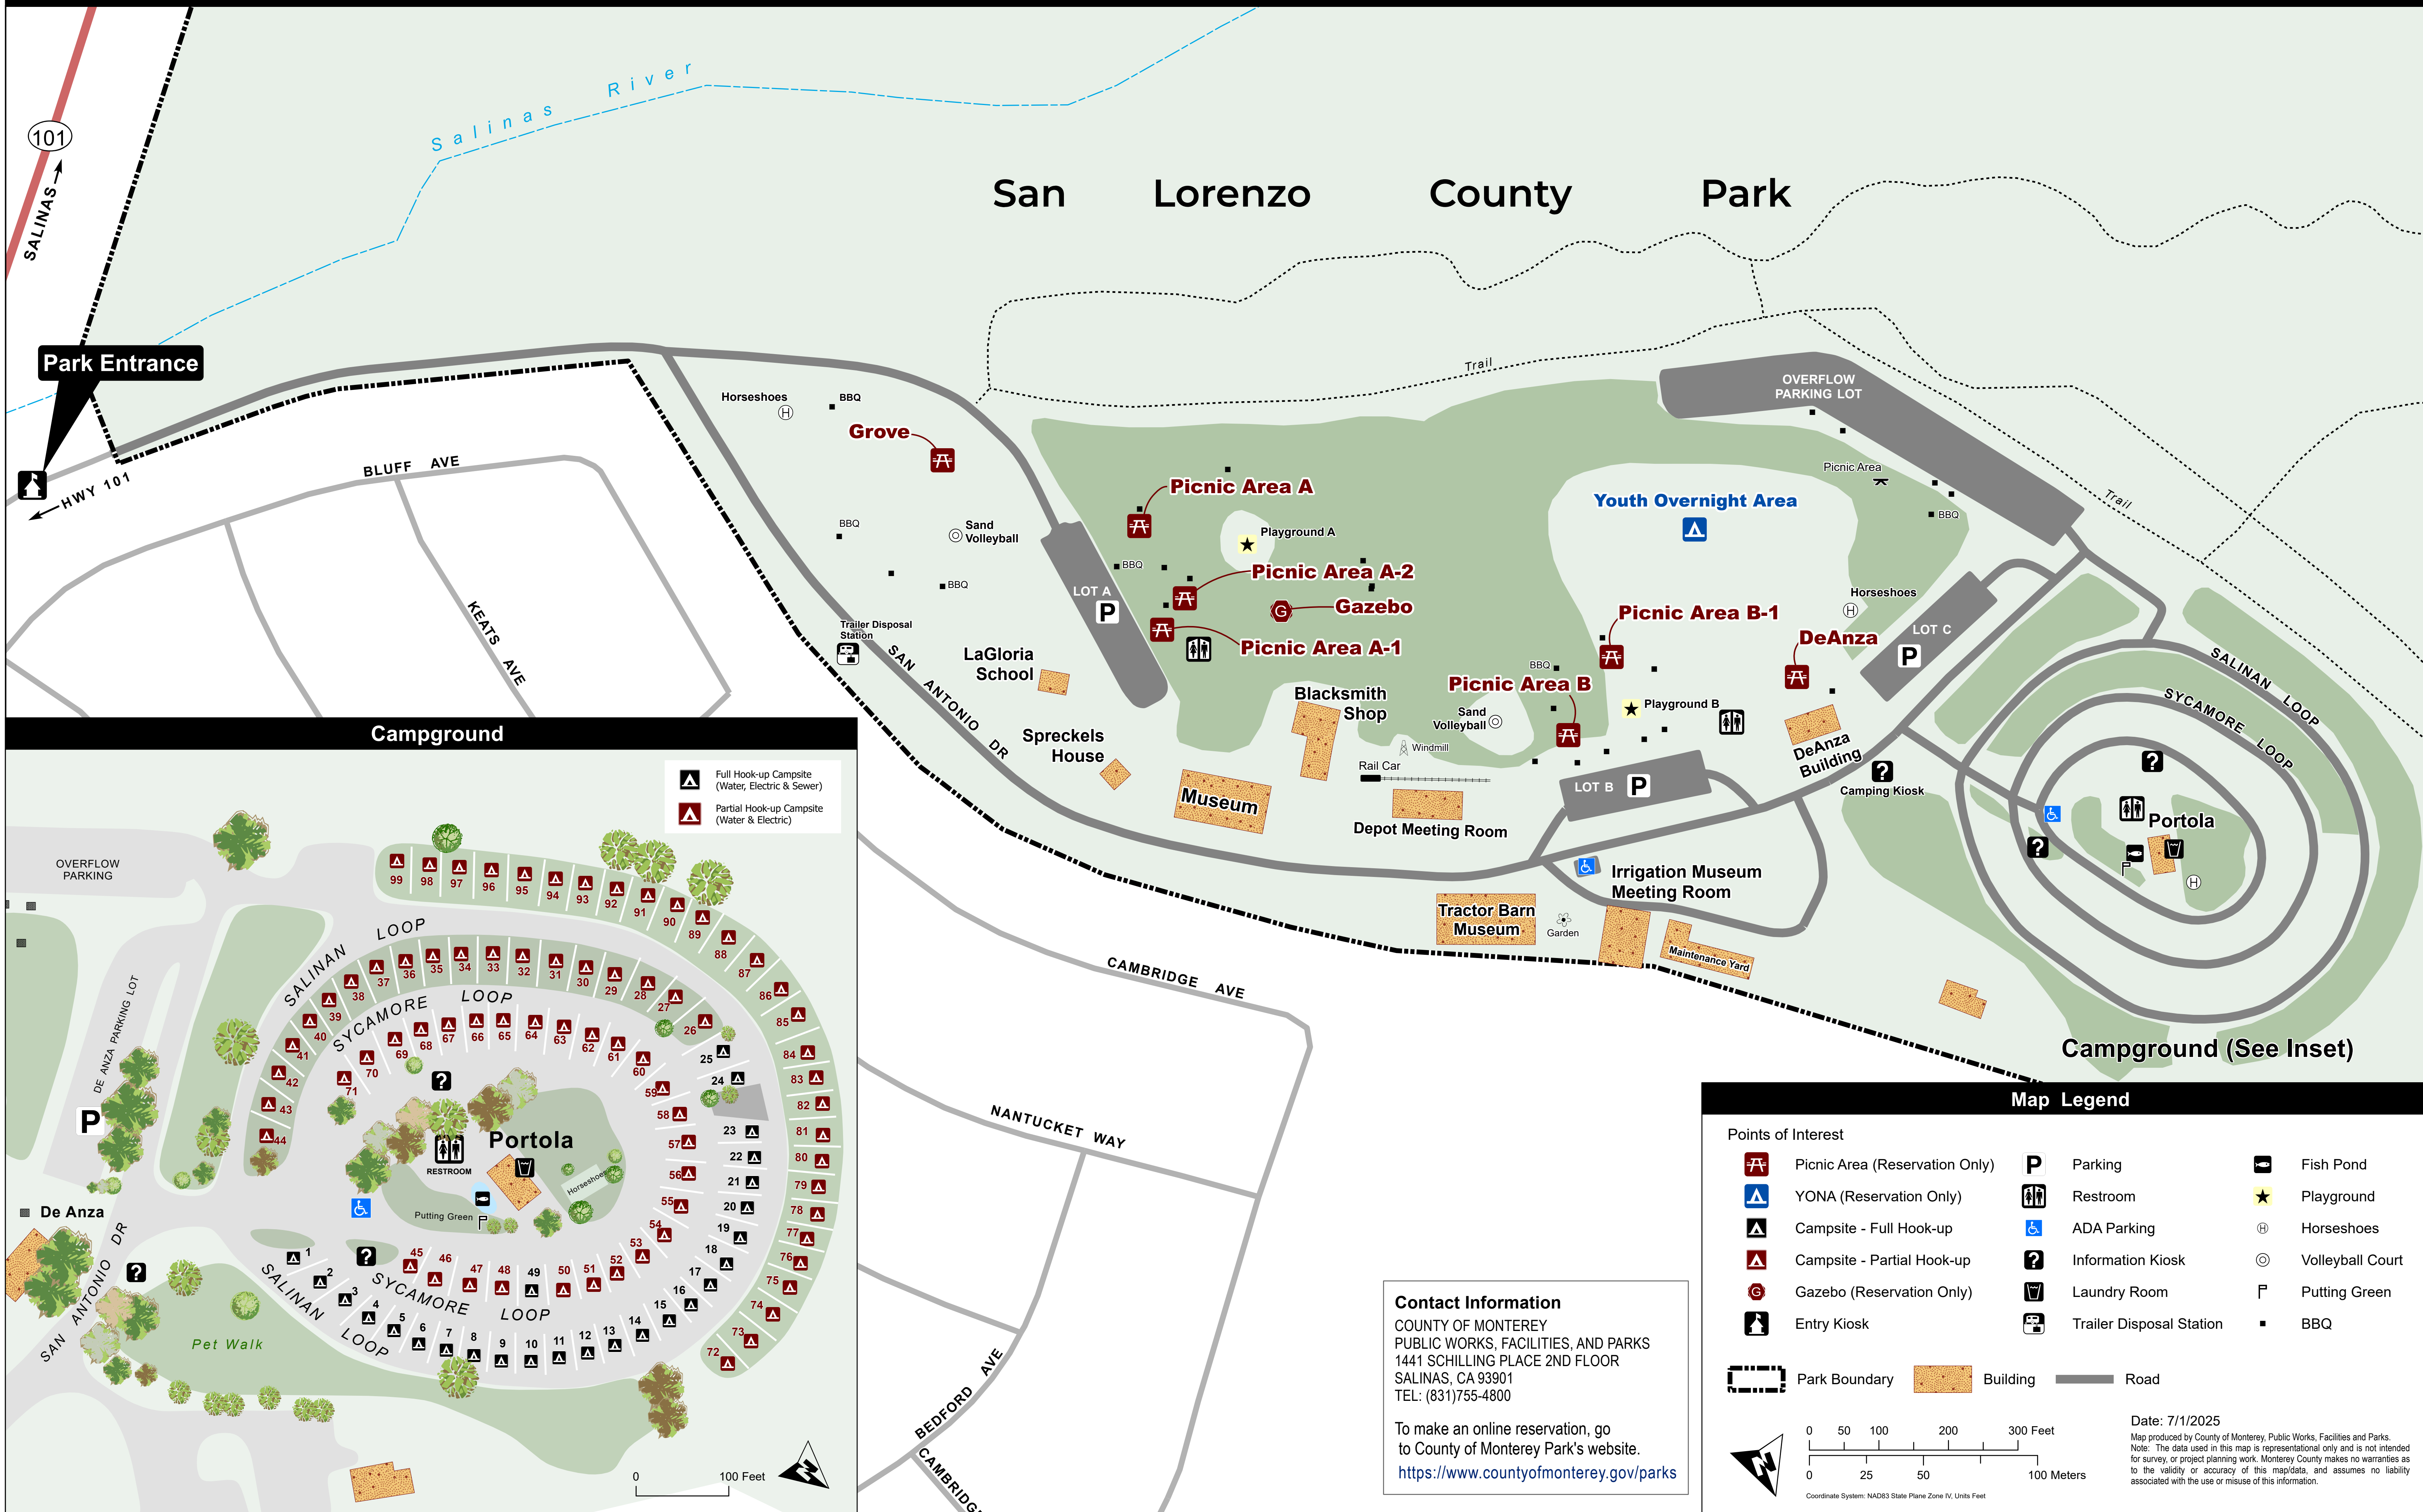

San Lorenzo County Park

County of Monterey Public Works, Facilities and Parks

Contact Information
 COUNTY OF MONTEREY
 PUBLIC WORKS, FACILITIES, AND PARKS
 1441 SCHILLING PLACE 2ND FLOOR
 SALINAS, CA 93901
 TEL: (831)755-4800

To make an online reservation, go to County of Monterey Park's website.
<https://www.countyofmonterey.gov/parks>

Map Legend

Picnic Area (Reservation Only)	Parking	Fish Pond
YONA (Reservation Only)	Restroom	Playground
Campsite - Full Hook-up	ADA Parking	Horseshoes
Campsite - Partial Hook-up	Information Kiosk	Volleyball Court
Gazebo (Reservation Only)	Laundry Room	Putting Green
Entry Kiosk	Trailer Disposal Station	BBQ
Park Boundary	Building	Road

Scale: 0 50 100 200 300 Feet / 0 25 50 100 Meters

Date: 7/1/2025
 Map produced by County of Monterey, Public Works, Facilities and Parks.
 Note: The data used in this map is representational only and is not intended for survey, or project planning work. Monterey County makes no warranties as to the validity or accuracy of this map data, and assumes no liability associated with the use or misuse of this information.