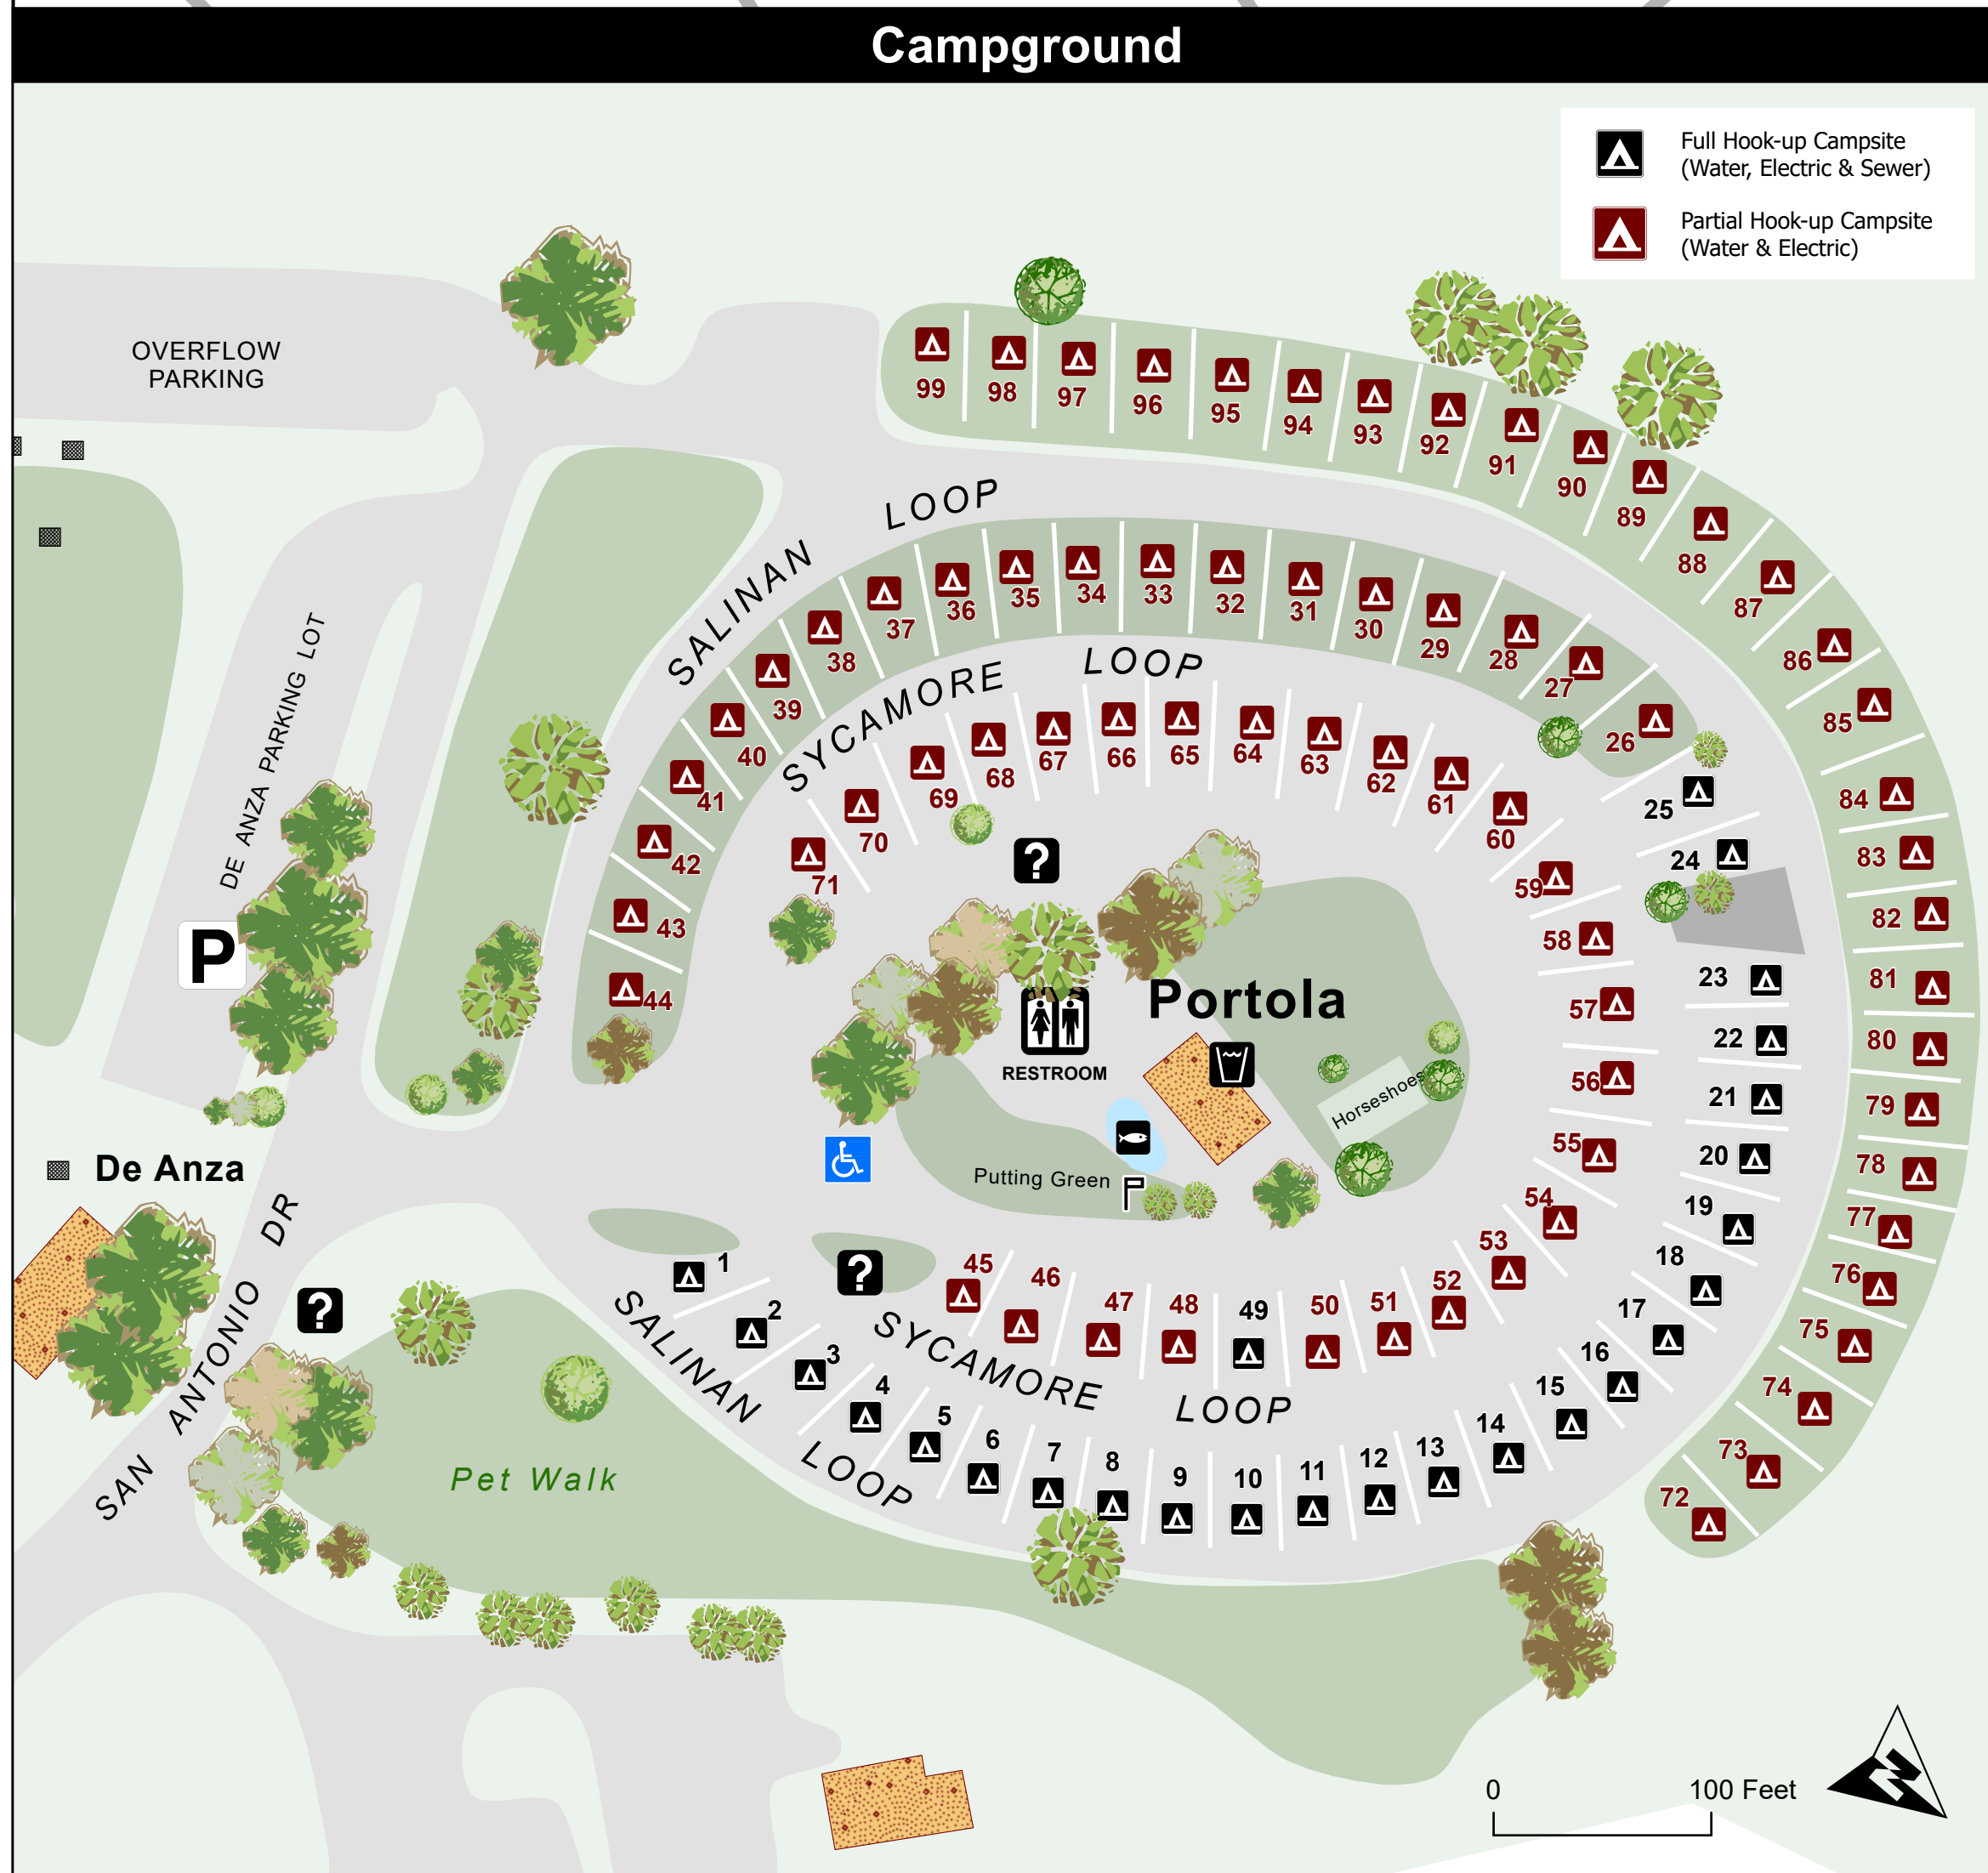

San Lorenzo County Park

County of Monterey Public Works, Facilities and Parks

Contact Information
 COUNTY OF MONTEREY
 PUBLIC WORKS, FACILITIES, AND PARKS
 1441 SCHILLING PLACE 2ND FLOOR
 SALINAS, CA 93901
 TEL: (831)755-4800

To make an online reservation, go to County of Monterey Park's website.
<https://www.countyofmonterey.gov/parks>

Map Legend

Picnic Area (Reservation Only)	Parking	Fish Pond
YONA (Reservation Only)	Restroom	Playground
Campsite - Full Hook-up	ADA Parking	Horseshoes
Campsite - Partial Hook-up	Information Kiosk	Volleyball Court
Gazebo (Reservation Only)	Laundry Room	Putting Green
Entry Kiosk	Trailer Disposal Station	BBQ
Park Boundary	Building	Road

Scale: 0 50 100 200 300 Feet / 0 25 50 100 Meters

Date: 7/1/2025
 Map produced by County of Monterey, Public Works, Facilities and Parks.
 Note: The data used in this map is representational only and is not intended for survey, or project planning work. Monterey County makes no warranties as to the validity or accuracy of this map data, and assumes no liability associated with the use or misuse of this information.