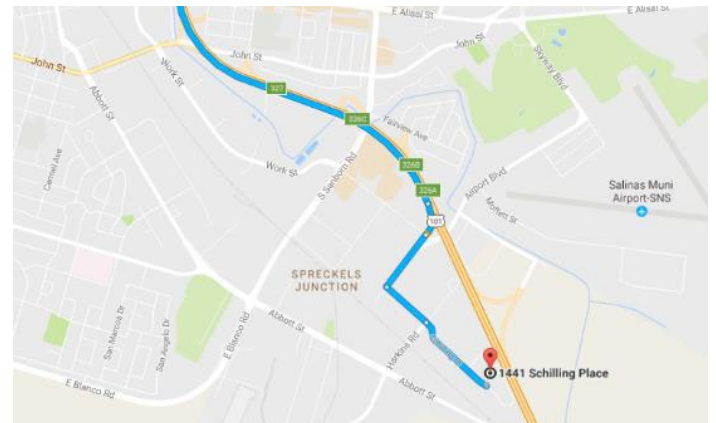

## From Monterey

- Take California 1 and merge onto CA-1 N/CA-68 E (About 0.2 mi)
- Exit onto CA-68 E/Monterey Salinas
- Hwy/Salinas Hwy and continue toward Salinas (16.0 mi)
- Turn right onto E Blanco Rd (1.4 mi)
- Turn right onto Abbott St (0.6 mi)
- Turn Left onto Harkins Rd (0.2 mi)
- Turn right onto Schilling PI (0.2 mi)
- Turn left into 1441 Schilling Place
- Follow signs to the Elections Office.

## From Marina

- Take Co Rd G17/Reservation Rd
- Turn left onto Blanco Rd (7.8 mi)
- Turn right onto Abbott St (0.6 mi)
- Turn Left onto Harkins Rd (0.2 mi)
- Turn right onto Schilling PI (0.2 mi)
- Turn left into 1441 Schilling Place
- Follow signs to the Elections Office.

## From the North

- Take Hwy 101 S/US-101 S
- Take Exit 326A / Airport Blvd (0.2 mi)
- Continue onto Airport Blvd. (0.2 mi)
- Continue straight onto Schilling PI (0.2 mi)
- Turn left into 1441 Schilling Place
- Follow signs to the Elections Office.

## Marina

- Tome Co Rd G17/Reservation Rd
- Gire a la izquierda en Blanco Rd (7.8 mi)
- Gire a la derecha en Abbott St (0.6 mi)
- Gire a la izquierda en Harkins Rd (0.2 mi)
- Gire a la derecha en Schilling Pl (0.2 mi)
- Gire a la izquierda en 1441 Schilling Place
- Siga los letreros hacia la oficina de elecciones.