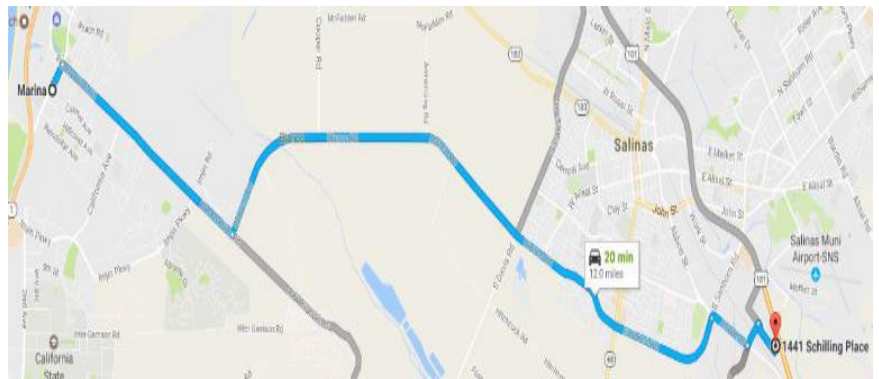

# How to get here

## From Monterey

- Take California 1 and merge onto CA-1 N/CA-68 E (About 0.2 mi)
- Exit onto CA-68 E/Monterey Salinas
- Hwy/Salinas Hwy and continue toward Salinas (16.0 mi)
- Turn right onto E Blanco Rd (1.4 mi)
- Turn right onto Abbott St (0.6 mi)
- Turn Left onto Harkins Rd (0.2 mi)
- Turn right onto Schilling PI (0.2 mi)
- Turn left into 1441 Schilling Place
- Follow signs to the Elections Office.

## From Marina

- Take Co Rd G17/Reservation Rd
- Turn left onto Blanco Rd (7.8 mi)
- Turn right onto Abbott St (0.6 mi)
- Turn Left onto Harkins Rd (0.2 mi)
- Turn right onto Schilling PI (0.2 mi)
- Turn left into 1441 Schilling Place
- Follow signs to the Elections Office.

## Marina

- Tome Co Rd G17/Reservation Rd
- Gire a la izquierda en Blanco Rd (7.8 mi)
- Gire a la derecha en Abbott St (0.6 mi)
- Gire a la izquierda en Harkins Rd (0.2 mi)
- Gire a la derecha en Schilling Pl (0.2 mi)
- Gire a la izquierda en 1441 Schilling Place
- Siga los letreros hacia la oficina de elecciones.