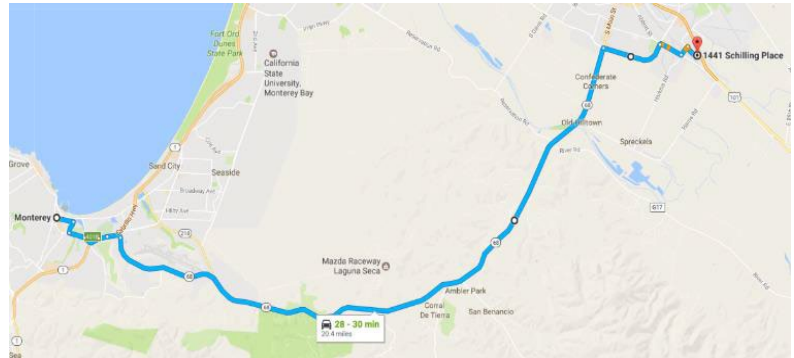

## From the North

- Take Hwy 101 S/US-101 S
- Take Exit 326A / Airport Blvd (0.2 mi)
- Continue onto Airport Blvd. (0.2 mi)
- Continue straight onto Schilling PI (0.2 mi)
- Turn left into 1441 Schilling Place
- Follow signs to the Elections Office.

## From the South

- Take Hwy 101 US-101 N
- Use left lane to take the Abbot St Exit
- Continue onto Abbott St (2.8 mi)
- Turn right onto Harkins Rd (0.2 mi)
- Turn right onto Schilling PI (0.2 mi)
- Continue straight onto Schilling PI (0.2 mi)
- Turn left into 1441 Schilling Place
- Follow signs to the Elections Office.

Direcciones viajando desde

## Marina

- Tome Co Rd G17/Reservation Rd
- Gire a la izquierda en Blanco Rd (7.8 mi)
- Gire a la derecha en Abbott St (0.6 mi)
- Gire a la izquierda en Harkins Rd (0.2 mi)
- Gire a la derecha en Schilling Pl (0.2 mi)
- Gire a la izquierda en 1441 Schilling Place
- Siga los letreros hacia la oficina de elecciones.