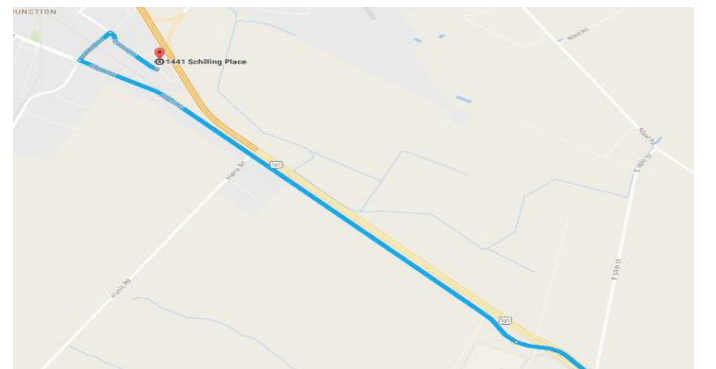

## From Monterey

- Take California 1 and merge onto CA-1 N/CA-68 E (About 0.2 mi)
- Exit onto CA-68 E/Monterey Salinas
- Hwy/Salinas Hwy and continue toward Salinas (16.0 mi)
- Turn right onto E Blanco Rd (1.4 mi)
- Turn right onto Abbott St (0.6 mi)
- Turn Left onto Harkins Rd (0.2 mi)
- Turn right onto Schilling PI (0.2 mi)
- Turn left into 1441 Schilling Place
- Follow signs to the Elections Office.

## From Marina

- Take Co Rd G17/Reservation Rd
- Turn left onto Blanco Rd (7.8 mi)
- Turn right onto Abbott St (0.6 mi)
- Turn Left onto Harkins Rd (0.2 mi)
- Turn right onto Schilling PI (0.2 mi)
- Turn left into 1441 Schilling Place
- Follow signs to the Elections Office.

## From the North

- Take Hwy 101 S/US-101 S
- Take Exit 326A / Airport Blvd (0.2 mi)
- Continue onto Airport Blvd. (0.2 mi)
- Continue straight onto Schilling PI (0.2 mi)
- Turn left into 1441 Schilling Place
- Follow signs to the Elections Office.

## From the South

- Take Hwy 101 US-101 N
- Use left lane to take the Abbot St Exit
- Continue onto Abbott St (2.8 mi)
- Turn right onto Harkins Rd (0.2 mi)
- Turn right onto Schilling PI (0.2 mi)
- Continue straight onto Schilling PI (0.2 mi)
- Turn left into 1441 Schilling Place
- Follow signs to the Elections Office.