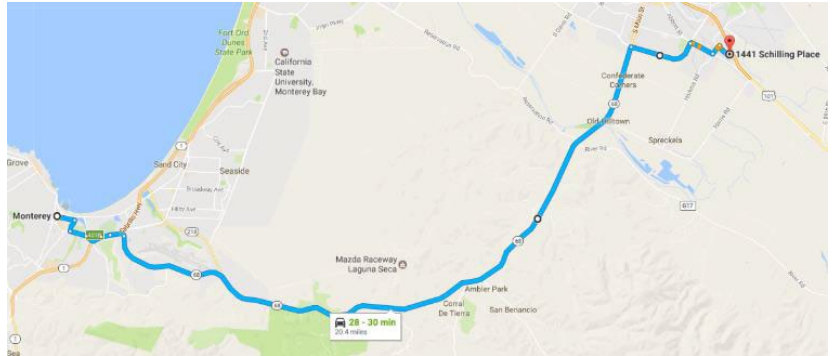

## From Monterey

- Take California 1 and merge onto CA-1 N/CA-68 E (About 0.2 mi)
- Exit onto CA-68 E/Monterey Salinas
- Hwy/Salinas Hwy and continue toward Salinas (16.0 mi)
- Turn right onto E Blanco Rd (1.4 mi)
- Turn right onto Abbott St (0.6 mi)
- Turn Left onto Harkins Rd (0.2 mi)
- Turn right onto Schilling PI (0.2 mi)
- Turn left into 1441 Schilling Place
- Follow signs to the Elections Office.

## From Marina

- Take Co Rd G17/Reservation Rd
- Turn left onto Blanco Rd (7.8 mi)
- Turn right onto Abbott St (0.6 mi)
- Turn Left onto Harkins Rd (0.2 mi)
- Turn right onto Schilling PI (0.2 mi)
- Turn left into 1441 Schilling Place
- Follow signs to the Elections Office.

Direcciones viajando desde

## Marina

- Tome Co Rd G17/Reservation Rd
- Gire a la izquierda en Blanco Rd (7.8 mi)
- Gire a la derecha en Abbott St (0.6 mi)
- Gire a la izquierda en Harkins Rd (0.2 mi)
- Gire a la derecha en Schilling Pl (0.2 mi)
- Gire a la izquierda en 1441 Schilling Place
- Siga los letreros hacia la oficina de elecciones.